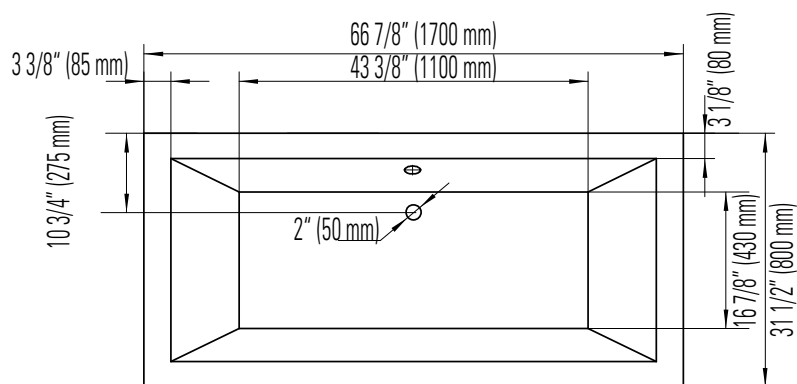

# AMAZE 3266 R

Bathtub

\*All dimensions are approximate and subject to change without notice.  
Please refer to the installation guide before beginning the installation.

6835 PICARD STREET  
SAINT-HYACINTHE, QUEBEC J2S 1H3  
CANADA