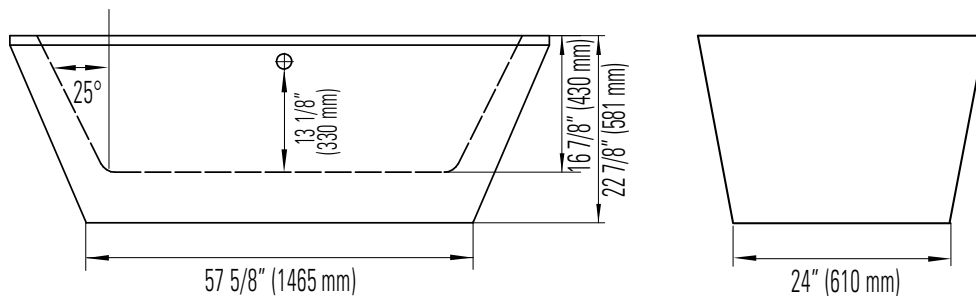

# AMAZE 3266 R

Bathtub

\*All dimensions are approximate and subject to change without notice.  
Please refer to the installation guide before beginning the installation.

6835 PICARD STREET  
SAINT-HYACINTHE, QUEBEC J2S 1H3  
CANADA