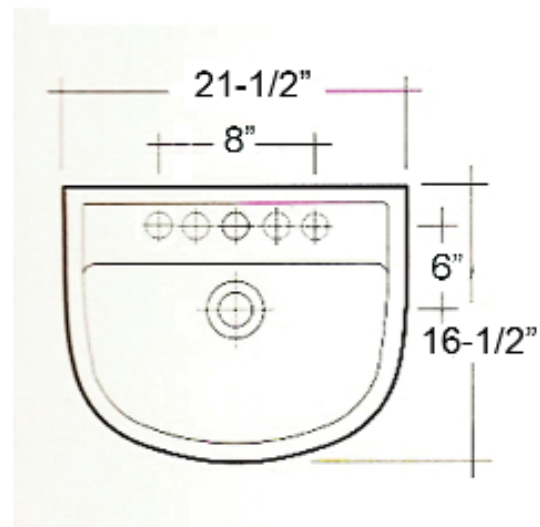

COMPACT WALL HUNG BASIN 22"

Cat. No.
4-54X

Features:

- ▶ Made of Vitreous China
- ▶ Available with 1 hole, 4"cc or 8" widespread
- ▶ Overflow is provided

Colors:

WH White

Meets or exceeds the following specifications: ASME A112.19.2 2008 and CSA B45.1-08 for ceramic plumbing fixtures.

W: 21-1/2"
D: 16-1/2"
H: 7"

Interior Dimensions:

Basin Interior: 17 1/2" x 9 3/4"
BasinDepth: 6 1/2"
Mount holes cc: 11"

Dimensions of fixture are nominal and may vary within the range of tolerances established by ANSI Standard A112.19.2. Dimensions and specifications subject to change without notice.