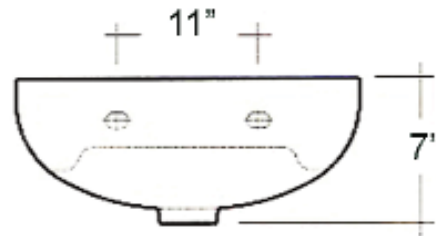

COMPACT WALL HUNG BASIN 22"

Cat. No.
4-54X

Features:

- ▶ Made of Vitreous China
- ▶ Available with 1 hole, 4"cc or 8" widespread
- ▶ Overflow is provided

Colors:

WH White

Meets or exceeds the following specifications: ASME A112.19.2 2008 and CSA B45.1-08 for ceramic plumbing fixtures.

W: 21-1/2"
D: 16-1/2"
H: 7"

Interior Dimensions:

Basin Interior: 17 1/2" x 9 3/4"
BasinDepth: 6 1/2"
Mount holes cc: 11"

Dimensions of fixture are nominal and may vary within the range of tolerances established by ANSI Standard A112.19.2. Dimensions and specifications subject to change without notice.