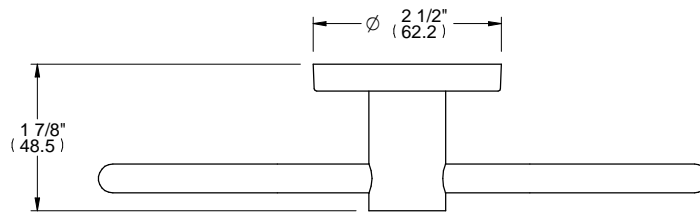

L1

ALTMANS RESERVES THE RIGHT TO MODIFY AND CHANGE SPECIFICATIONS AT ANY TIME. PLEASE VERIFY DIMENSIONS PRIOR TO INSTALLATION.

Features

- Available in All Finishes
- Brass Construction
- Wall Mounted Accessory

Through-Hole Specifications

DIMENSIONS SHOWN TO NEAREST 1/16"