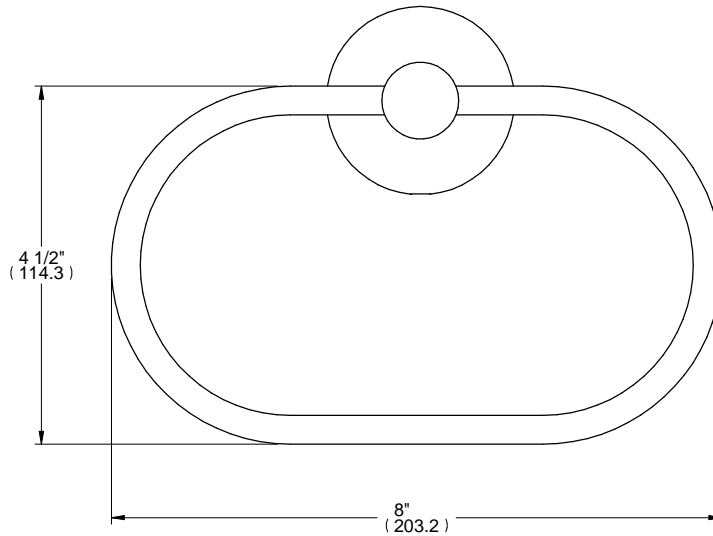

L1

ALTMANS RESERVES THE RIGHT TO MODIFY AND CHANGE SPECIFICATIONS AT ANY TIME. PLEASE VERIFY DIMENSIONS PRIOR TO INSTALLATION.

Features

- Available in All Finishes
- Brass Construction
- Wall Mounted Accessory

Through-Hole Specifications

DIMENSIONS SHOWN TO NEAREST 1/16"