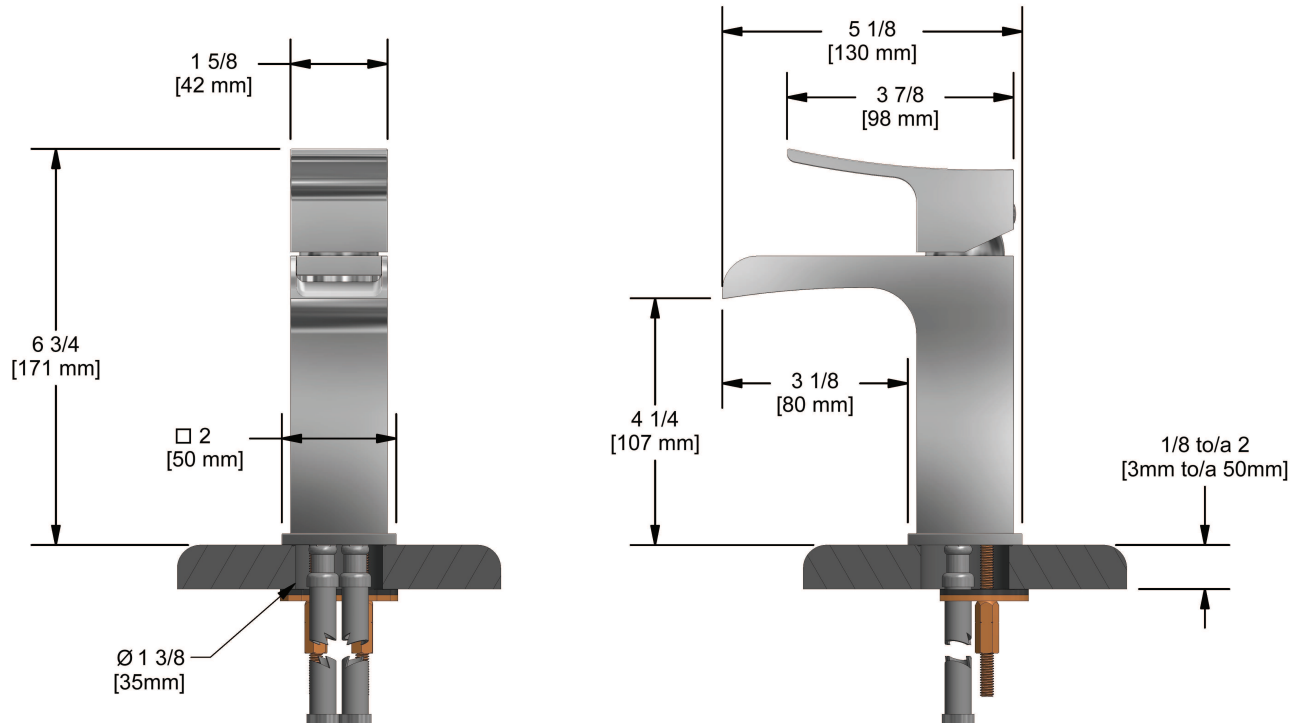

Single hole lavatory open spout faucet
ZSOP01XX

Specifications

Descriptions

- Pop-up drain
- Ceramic cartridge
- 3/8" speedway compression

Available colors

- C : Chrome
- BN : Brushed nickel (PVD)

Available flows

- 5.7 L/min, 1.5 gpm (US) 60psi
- 3.7 L/min, 1 gpm (US) 60psi (**ZSOP01XX-10**)

Cartridges

- 401-039

Certifications

- CSA B125.1
- NSF61
- ASME A112.18.1
- CMR248 Approval

Sizes, models and finishes may differ from thoses presented.