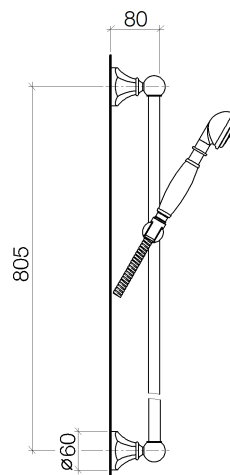

Product specifications

For details refer to main article

Surfaces

- | | |
|-----------------|-------------|
| • chrome | 26403370-00 |
| • matt platinum | 26403370-06 |
| • platinum | 26403370-08 |
| • brass | 26403370-09 |

Exploded assembly drawing

Order quantity

No.	Article number	Name	Installation quantity
1	28002970ff	shower	1
3	28204970ff	hose	1
3	26701370ff	shower set	1