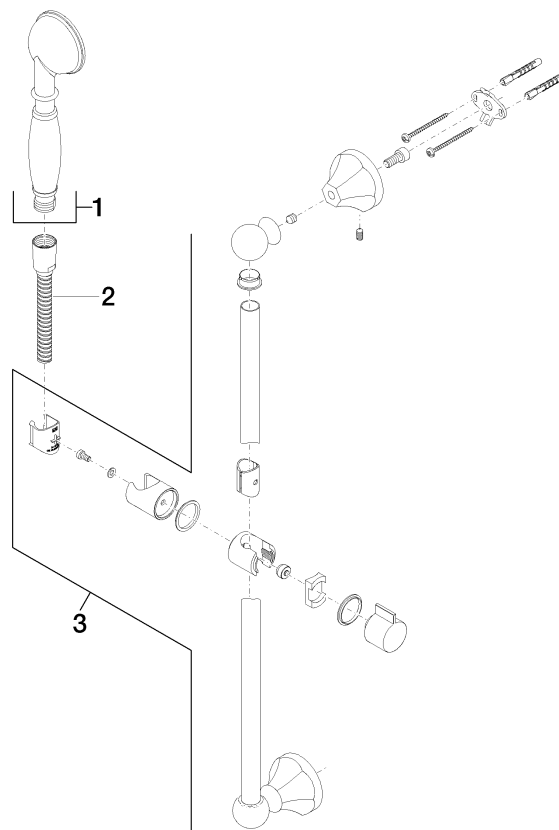

Product specifications

For details refer to main article

Surfaces

- | | |
|-----------------|-------------|
| • chrome | 26403370-00 |
| • matt platinum | 26403370-06 |
| • platinum | 26403370-08 |
| • brass | 26403370-09 |

Exploded assembly drawing

Order quantity

No.	Article number	Name	Installation quantity
1	28002970ff	shower	1
3	28204970ff	hose	1
3	26701370ff	shower set	1