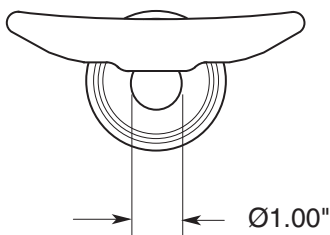

FEATURES:

- All brass construction with porcelain soap dish.
- Porcelain soap dish with post P/N: 18.18.020.
- Available in all Sigma finishes. Warranty varies according to finish selection.
- Mounting bracket and screws are supplied.

Series 08
Porcelain Soap Dish
1.08SD00

TOP VIEW

FRONT VIEW

SIDE VIEW

Note: Measurements are subject to change or cancellation. No responsibility is assumed for use of superseded or voided pages.