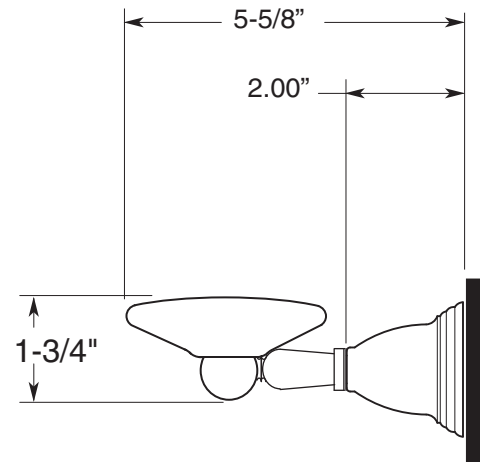

FEATURES:

- All brass construction with porcelain soap dish.
- Porcelain soap dish with post P/N: 18.18.020.
- Available in all Sigma finishes. Warranty varies according to finish selection.
- Mounting bracket and screws are supplied.

Series 08
Porcelain Soap Dish
1.08SD00

TOP VIEW

FRONT VIEW

SIDE VIEW

Note: Measurements are subject to change or cancellation. No responsibility is assumed for use of superseded or voided pages.