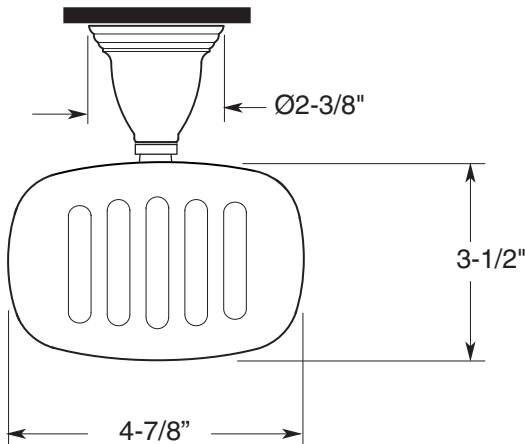

FEATURES:

- All brass construction with porcelain soap dish.
- Porcelain soap dish with post P/N: 18.18.020.
- Available in all Sigma finishes. Warranty varies according to finish selection.
- Mounting bracket and screws are supplied.

Series 08
Porcelain Soap Dish
1.08SD00

TOP VIEW

FRONT VIEW

SIDE VIEW

Note: Measurements are subject to change or cancellation. No responsibility is assumed for use of superseded or voided pages.