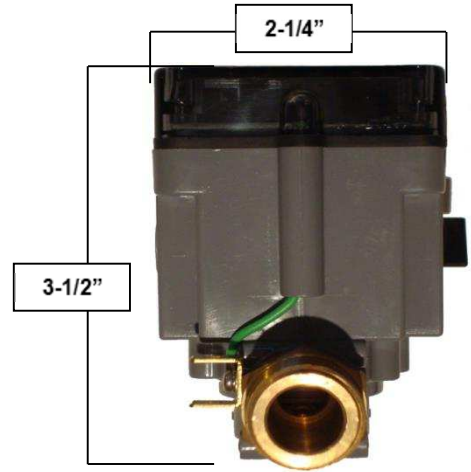

# PRODUCT SPECIFICATIONS

Hands-Free Faucet with Wherever Gooseneck Spout  
SANS-WE-DM-GN

July 2013

- ADA Compliant
- Custom sizes and finishes available

Connection	1/2" NPT
Valve	Automatic
GPM	1.5

# PRODUCT SPECIFICATIONS

Hands-Free Faucet with Wherever Gooseneck Spout  
SANS-WE-DM-GN

July 2013

Sensor Module

Mixing valve  
3/8" compression inlets  
1/2" NPT outlet

Optional AC Adapter

Battery Pack