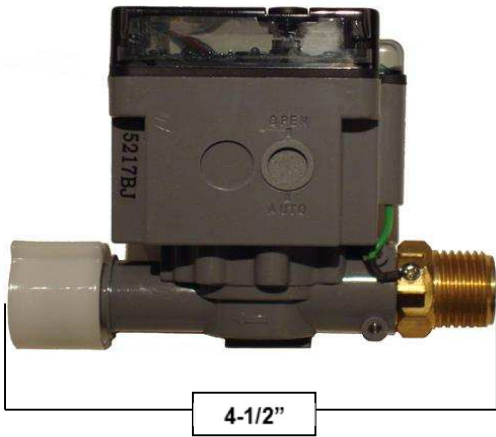

# PRODUCT SPECIFICATIONS

Hands-Free Faucet with Wherever Gooseneck Spout  
SANS-WE-DM-GN

July 2013

- ADA Compliant
- Custom sizes and finishes available

Connection	1/2" NPT
Valve	Automatic
GPM	1.5

# PRODUCT SPECIFICATIONS

Hands-Free Faucet with Wherever Gooseneck Spout  
SANS-WE-DM-GN

July 2013

Sensor Module

Mixing valve  
3/8" compression inlets  
1/2" NPT outlet

Optional AC Adapter

Battery Pack