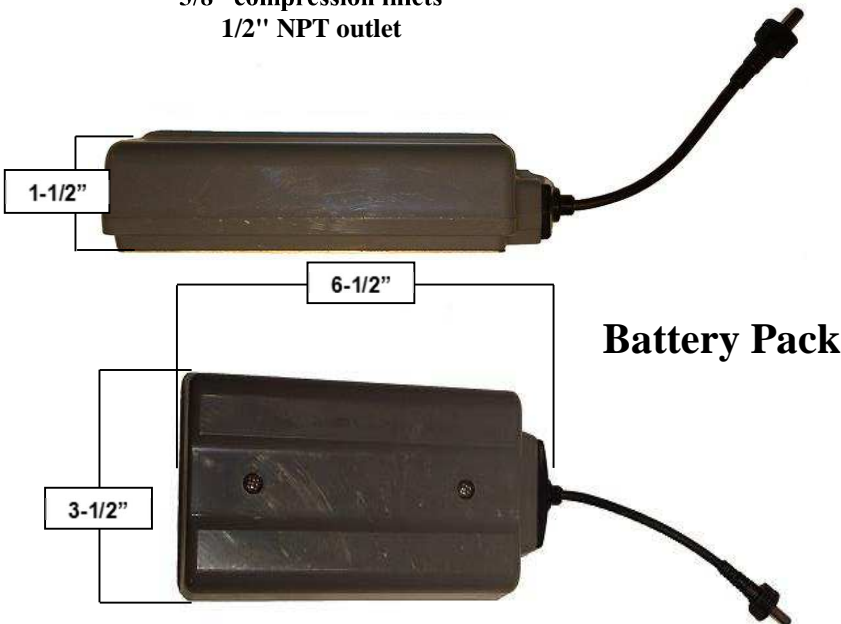

# PRODUCT SPECIFICATIONS

Hands-Free Faucet with Wherever Gooseneck Spout  
SANS-WE-DM-GN

July 2013

- ADA Compliant
- Custom sizes and finishes available

Connection	1/2" NPT
Valve	Automatic
GPM	1.5

# PRODUCT SPECIFICATIONS

Hands-Free Faucet with Wherever Gooseneck Spout  
SANS-WE-DM-GN

July 2013

Sensor Module

Mixing valve  
3/8" compression inlets  
1/2" NPT outlet

Optional AC Adapter

Battery Pack