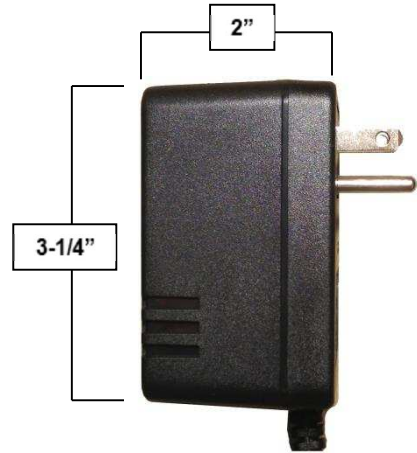

# PRODUCT SPECIFICATIONS

Hands-Free Faucet with Wherever Gooseneck Spout  
SANS-WE-DM-GN

July 2013

- ADA Compliant
- Custom sizes and finishes available

Connection	1/2" NPT
Valve	Automatic
GPM	1.5

# PRODUCT SPECIFICATIONS

Hands-Free Faucet with Wherever Gooseneck Spout  
SANS-WE-DM-GN

July 2013

Sensor Module

Mixing valve  
3/8" compression inlets  
1/2" NPT outlet

Optional AC Adapter

Battery Pack