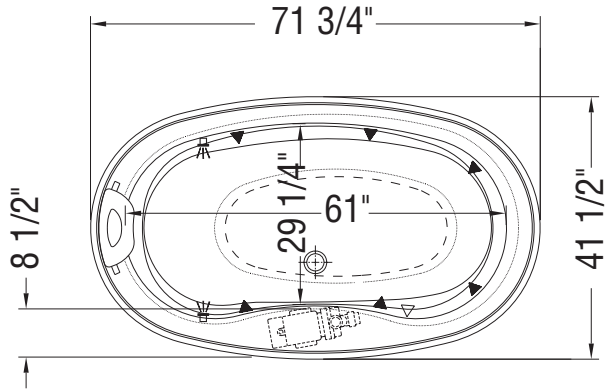

WHIRLPOOL SYSTEM

AIR SYSTEM

- ( ▲ ): Indicates whirlpool jets positioning
  - ( △ ): Indicates suction positioning
  - ( ● ): Indicates airjets positioning
  - ( ⚡ ): Indicates chromatherapy light positioning
- Bathtub base includes anti-vibration Neutra-Phone leg supports (not shown).
- All dimensions are approximate. Structure measurements must be verified against the unit to ensure proper fit.**