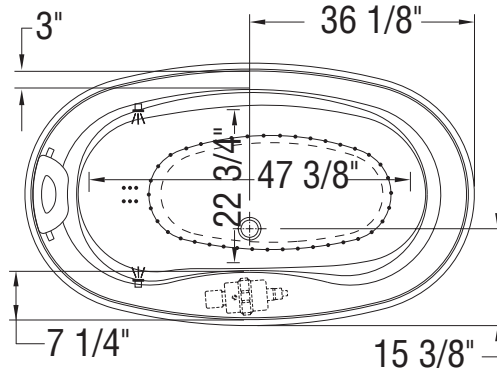

WHIRLPOOL SYSTEM

AIR SYSTEM

- ( ▲ ): Indicates whirlpool jets positioning
  - ( △ ): Indicates suction positioning
  - ( ● ): Indicates airjets positioning
  - ( ⚡ ): Indicates chromatherapy light positioning
- Bathtub base includes anti-vibration Neutra-Phone leg supports (not shown).
- All dimensions are approximate. Structure measurements must be verified against the unit to ensure proper fit.**