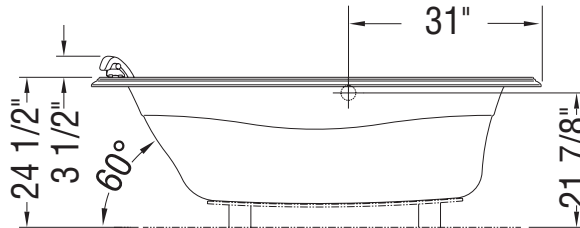

WHIRLPOOL SYSTEM

AIR SYSTEM

- ( ▲ ): Indicates whirlpool jets positioning
  - ( △ ): Indicates suction positioning
  - ( ● ): Indicates airjets positioning
  - ( ⚡ ): Indicates chromatherapy light positioning
- Bathtub base includes anti-vibration Neutra-Phone leg supports (not shown).
- All dimensions are approximate. Structure measurements must be verified against the unit to ensure proper fit.**