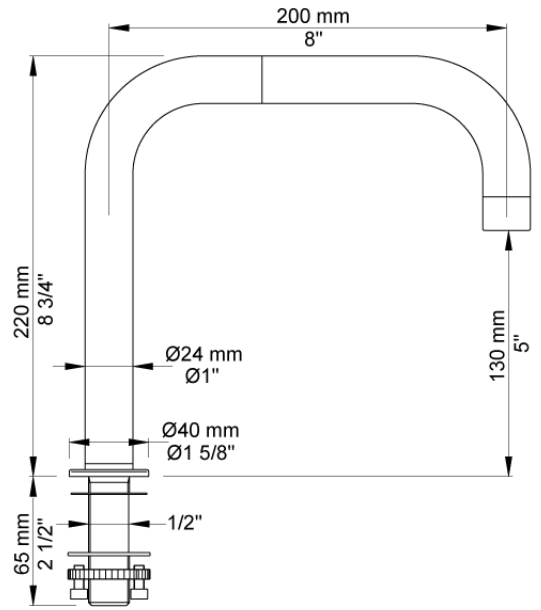

Date:

Client:

Project:

VOLA product: SC5

SC5

One-handle mixer 2500 with double swivel spout 090D.

Flow

	Bar:	1,0	2,0	3,0	4,0	5,0
SC5	(l/min)	10,4	14,7	18,0	20,8	23,2

Date:

Client:

Project:

VOLA product: SC5

090D
360° double swivel spout.
Hole cut out size: 21 mm, max. 29 mm.

2500
One-handle table-mounted mixer, high flow.