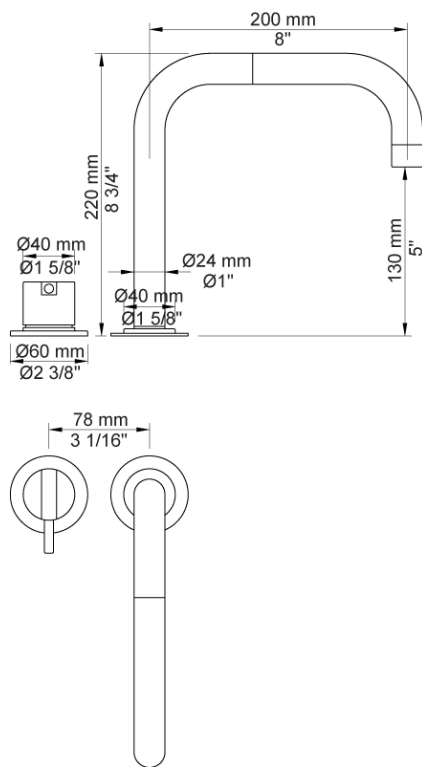

Date:

Client:

Project:

VOLA product: SC5

SC5

One-handle mixer 2500 with double swivel spout 090D.

Flow

	Bar:	1,0	2,0	3,0	4,0	5,0
SC5	(l/min)	10,4	14,7	18,0	20,8	23,2

Date:

Client:

Project:

VOLA product: SC5

090D
360° double swivel spout.
Hole cut out size: 21 mm, max. 29 mm.

2500
One-handle table-mounted mixer, high flow.