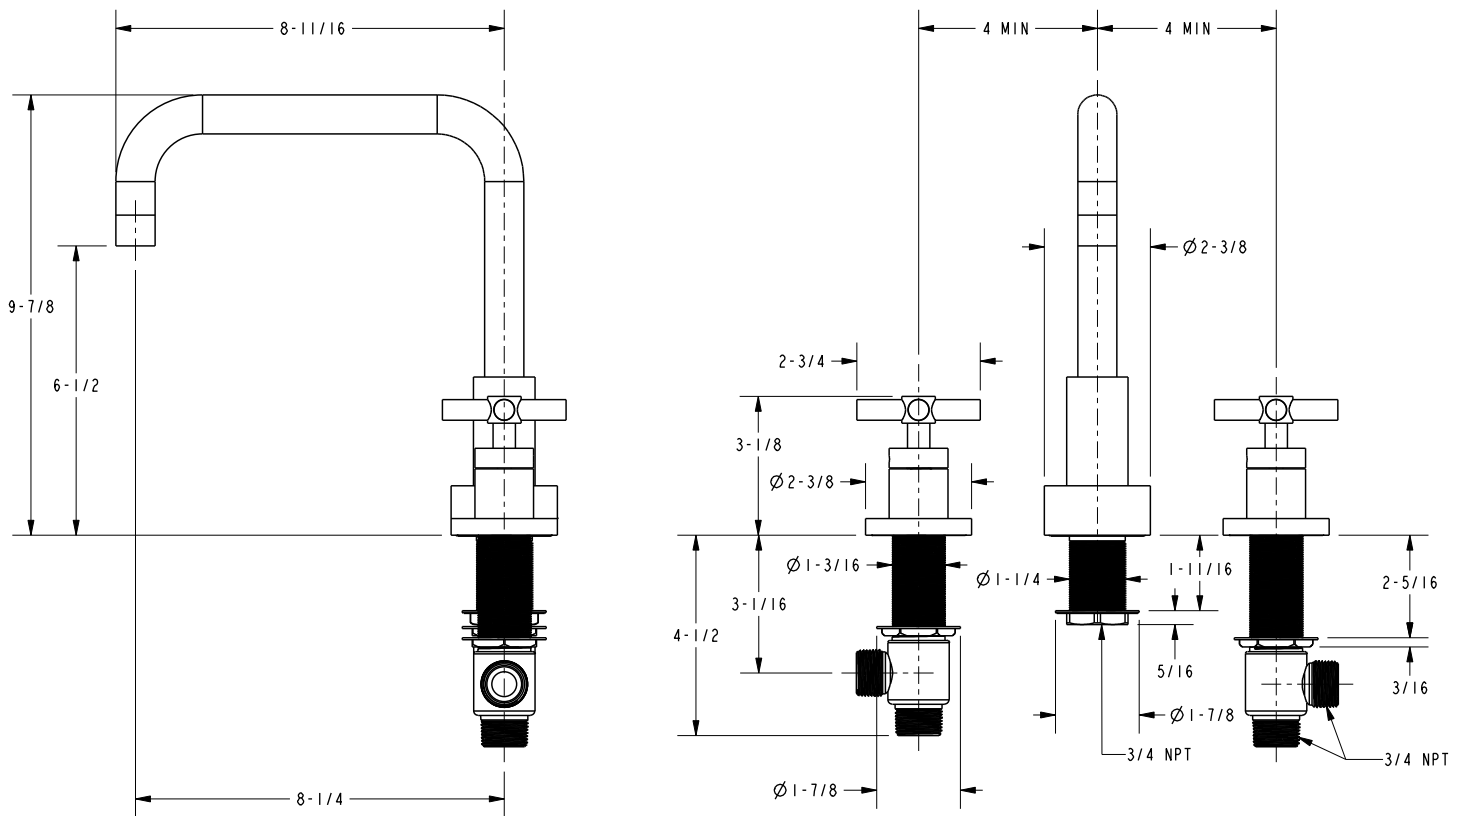

3-1406

Product Dimensions (units are in inches)

East Square Roman Tub Deck Trim
3-1406

page 2 of 2 spec_3-1406

NEWPORT BRASS
Flawless Beauty. From Faucet to Finish.™

t: 949.417.5207 | www.newportbrass.com

©2011 Brasstech, Inc.