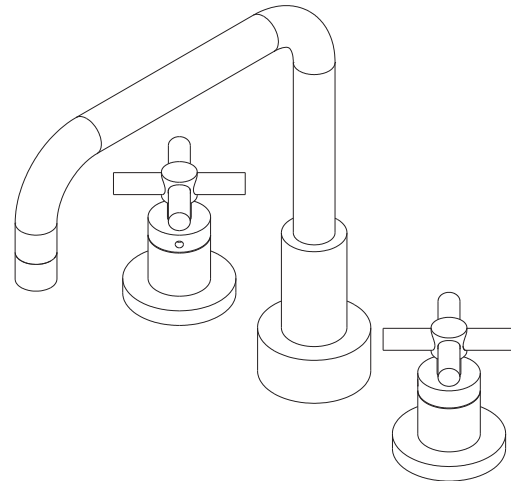

EAST SQUARE

Roman Tub Deck Trim

3-1406

Features

- Solid brass construction
- ADA compliant contemporary cross handles
- 6-1/2" (16.5 cm) spout height at outlet
- 8-1/4" (21.0 cm) spout reach (c-c)
- Intended for use with Newport Brass rough valve kit (Required Accessory) which incorporates the following:
  - Brass valve bodies and quick-connect spout fitting
  - Quarter-turn washerless ceramic disc 3/4" valve cartridges

Codes / Standards Compliance

Meets or exceeds the following at date of manufacture:

- ASME A112.18.1/CSA B125.1
- IAPMO/cUPC
- IPC
- ADA
- ICC/ANSI A117.1
- All applicable US Federal and State material regulations
- EPA Watersense

Colors / Finishes

- 15: Polished Nickel
- 15S: Satin Nickel
- 26: Polished Chrome
- 10B: Oil Rubbed Bronze
- Other: Refer to the Newport Brass catalog for additional color/finish options.

Specified Model

Model	Description	Colors / Finishes
3-1406	Roman Tub Deck Trim	☐ 15 ☐ 15S ☐ 26 ☐ 10B ☐ Other

Required Accessory:

Trim, above, and Rough Valve Kit, below, must both be specified.

Application	Roman Tub			Roman Tub with Handshower					
	Hot Valve	Cold Valve	Spout Quick-Connect Fitting	Hot Valve	Cold Valve	Spout Quick-Connect Fitting	Poly-Braided Hose	Handshower Diverter	H/S Flange Hardware
Inlet/Outlet Size	3/4"	3/4"	3/4"	3/4"	3/4"	3/4"	1/2"	1/2" / 3/4"	-
Part Number	☐ 1-502			☐ 1-503					
Image									

Product Specification:

Add "Color / Finish" suffix to Tub Deck Trim model number, below.

The Roman Tub Deck Trim shall be made of solid brass construction. Roman Tub Deck Trim shall incorporate ADA compliant contemporary cross handles. Product shall incorporate a 6-1/2" (16.5 cm) spout height at outlet and a 8-1/4" (21.0 cm) spout reach (c-c). Rough valve kit shall incorporate brass valve bodies with quarter-turn washerless ceramic disc 3/4" valve cartridges and a quick-connect spout fitting. Roman Tub Deck Trim shall be Newport Brass Model 3-1406/____ and Newport Brass rough valve kit shall be 1-502.