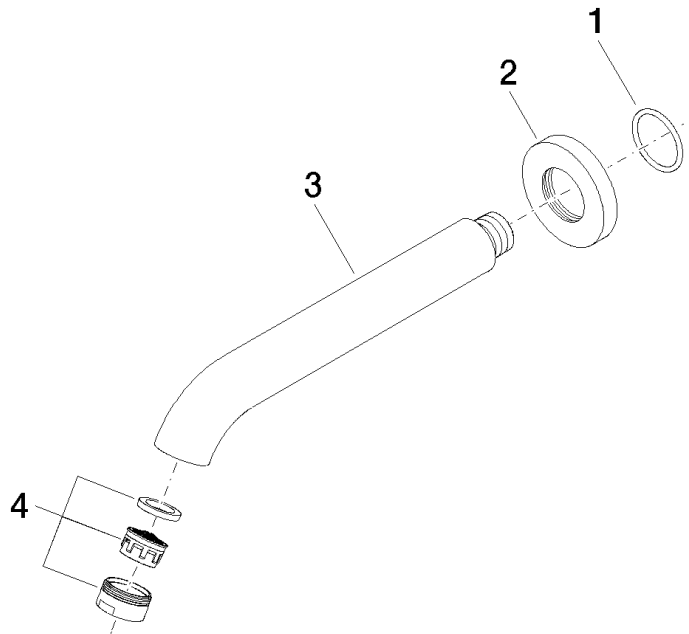

Product specifications

- **7 7/8" projection**
- Fixed spout
- M 24 x 1 aerator – male thread
- Flange diameter 2 1/8"

Surfaces

- | | |
|-----------------|-------------|
| • chrome | 13801625-00 |
| • chrome | 13801625-00 |
| • matt platinum | 13801625-06 |
| • matt platinum | 13801625-06 |

Exploded assembly drawing

Order quantity

No.	Article number	Name	Installation quantity
1	09141001290	seal	1
2	092762013ff	rosette	1
3	091106073ff	spout	1
4	90230111800ff	aerator	1