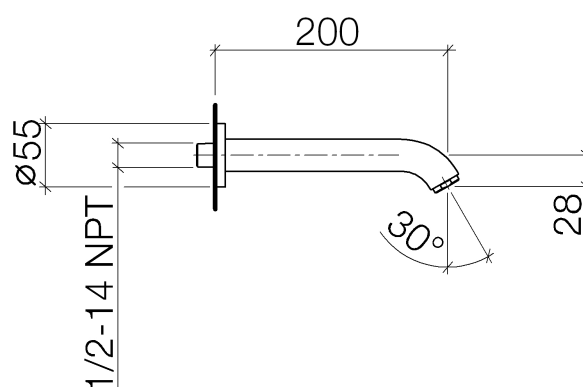

Product specifications

- **7 7/8" projection**
- Fixed spout
- M 24 x 1 aerator – male thread
- Flange diameter 2 1/8"

Surfaces

- | | |
|-----------------|-------------|
| • chrome | 13801625-00 |
| • chrome | 13801625-00 |
| • matt platinum | 13801625-06 |
| • matt platinum | 13801625-06 |

Exploded assembly drawing

Order quantity

No.	Article number	Name	Installation quantity
1	09141001290	seal	1
2	092762013ff	rosette	1
3	091106073ff	spout	1
4	90230111800ff	aerator	1