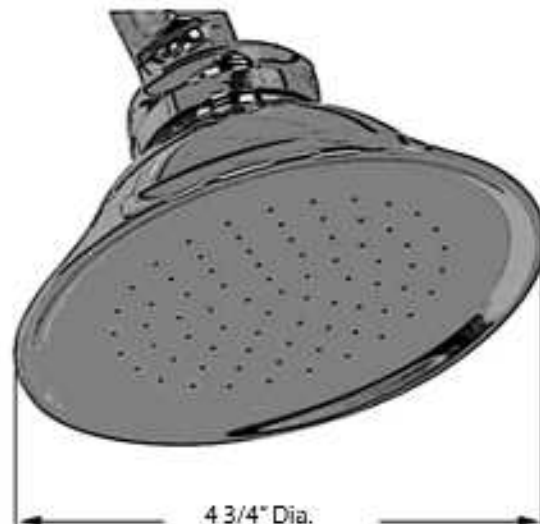

SPRINKLER CAN SHOWER HEAD

Cat. No.
5591

Features:

- ▶ Made of Solid Brass
- ▶ Unique Sprinkler Can Design
- ▶ Available in 3 Finishes
- ▶ Flow Rate is 2.21 GPM

Finishes:

- CP** Polished Chrome
- BP** Polished Brass
- SN** Brushed Nickel

Diameter: 4 3/4"

Dimensions and specifications subject to change without notice.