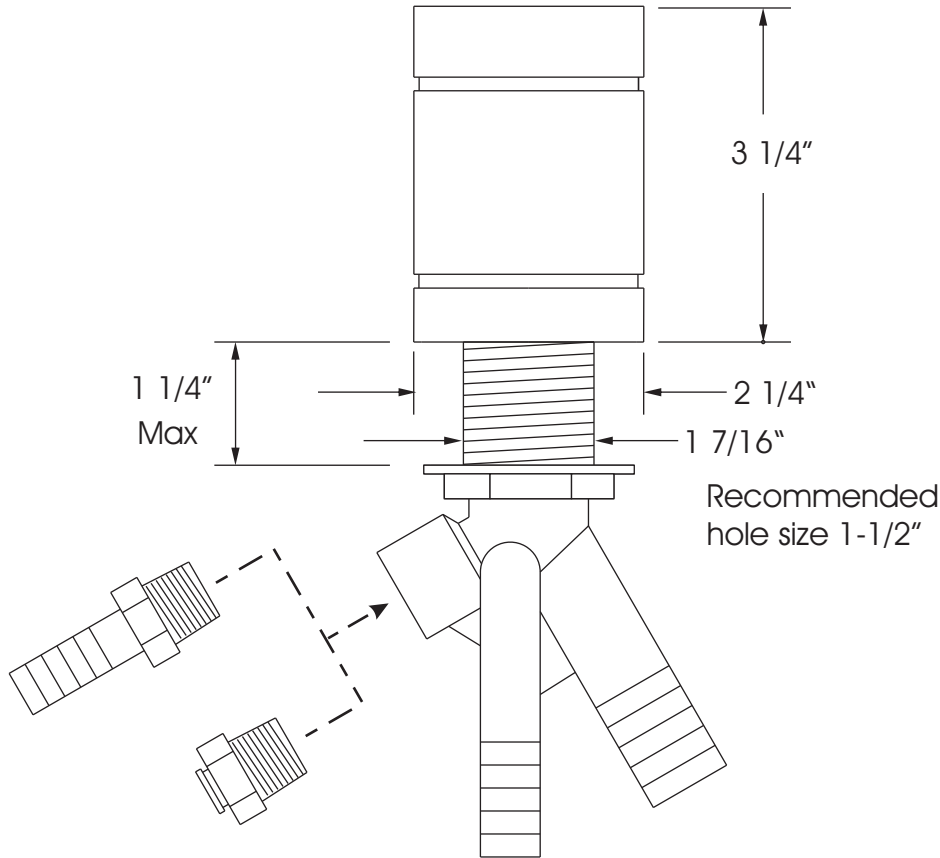

41180 Raintree Court
Murrieta, CA 92562
1-888-304-0660
www.waterstoneco.com

ITEM NO: **3030**

STYLE: **CONTEMPORARY**

INTENDED USE: AIR GAP

CUSTOMER NAME:

JOB NO:

DIMENSIONS MAY VARY AND ARE SUBJECT TO CHANGE. NO RESPONSIBILITY IS ASSUMED FOR USE OF SUPERCEDED OR VOIDED DATA

Technical Specifications

- Cover made from solid brass or stainless steel.
- Dual or single port dishwasher airgap.
- Adapters for RO port or 2nd dishwasher included.
- Hides upper nut and washer edges.