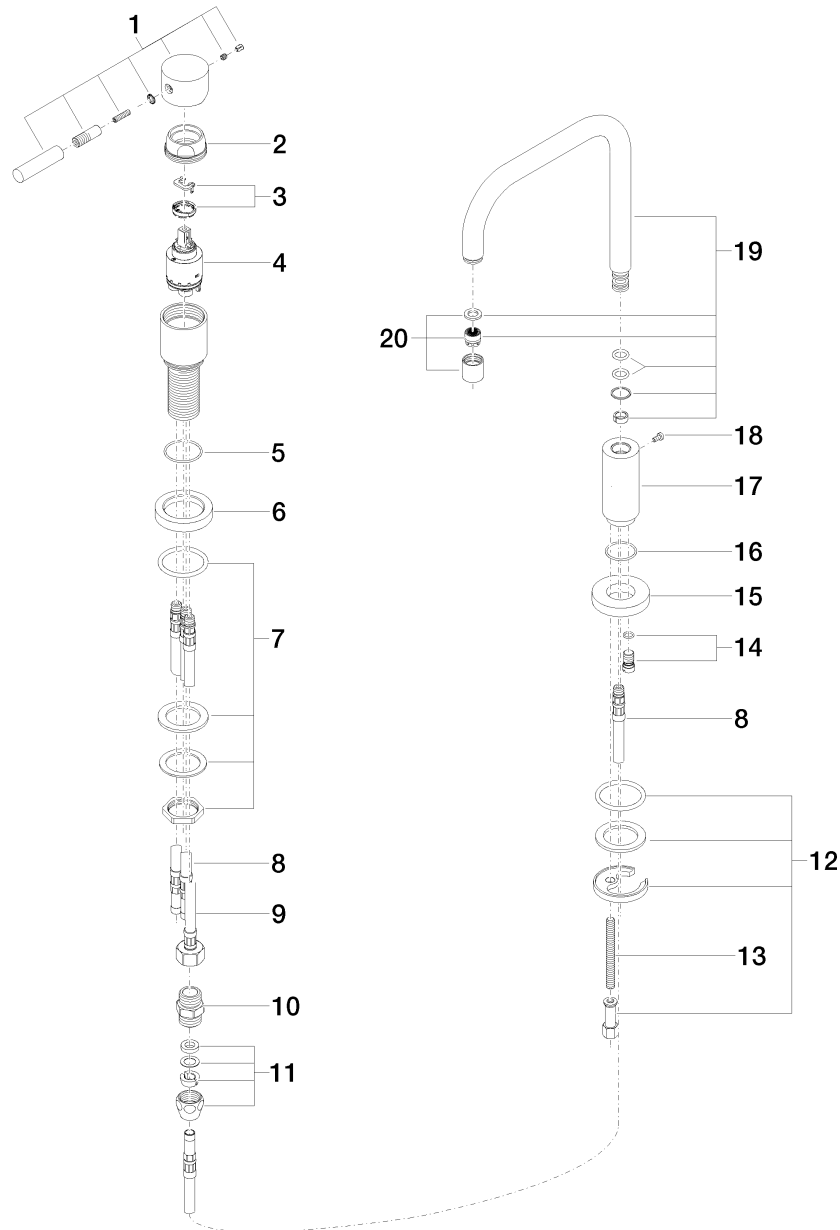

### Product specifications

- **7 7/8" projection**

- Swivel spout 360°
- Total height 10 7/8"
- Height to aerator/spout outlet 7 1/8"
- Single-lever-mixer hole diameter 1 3/8"
- Spout hole diameter 1 3/8"
- M 18 x 1 aerator – female thread
- Ceramic disc cartridge
- M 10 x 1/2 flex line
- 3x M 10 x 1 x 16 1/2" high pressure hose
- Water flow rate limited to max. 1.5 gpm
- low lead compliant

[ADA]

Flexible positioning of components

### Surfaces

- chrome 32800625-000010
- matt platinum 32800625-060010

**Exploded assembly drawing**

### Order quantity

No.	Article number	Name	Installation quantity
1	90206204000ff	handle	1
2	092404107ff	nut	1
3	0428101480090	accessories	1
4	09150506390	cartridge	1
5	09141010290	seal	1
6	092810111ff	rosette	1
7	0423100324690	fixing set	1
8	0430040450090	hose	2
9	0430040190090	hose	1
10	0924031681090	nipple	1
11	04233004000ff	threaded connector	1
12	0430110380090	fixing set	1
13	09311101190	pin	1
14	0430040160090	hose	1
15	0431200461092	set	1
16	092810064ff	rosette	1
17	09141012090	seal	1
18	09111006210ff	connection	1
19	09303005790	screw	1
20	90282220802ff	spout	1
21	90230102800ff	aerator	1