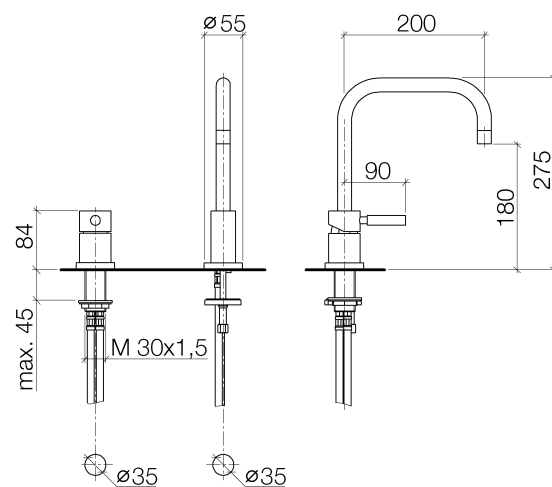

### Product specifications

- **7 7/8" projection**

- Swivel spout 360°
- Total height 10 7/8"
- Height to aerator/spout outlet 7 1/8"
- Single-lever-mixer hole diameter 1 3/8"
- Spout hole diameter 1 3/8"
- M 18 x 1 aerator – female thread
- Ceramic disc cartridge
- M 10 x 1/2 flex line
- 3x M 10 x 1 x 16 1/2" high pressure hose
- Water flow rate limited to max. 1.5 gpm
- low lead compliant

[ADA]

Flexible positioning of components

### Surfaces

- chrome 32800625-000010
- matt platinum 32800625-060010

**Exploded assembly drawing**

### Order quantity

No.	Article number	Name	Installation quantity
1	90206204000ff	handle	1
2	092404107ff	nut	1
3	0428101480090	accessories	1
4	09150506390	cartridge	1
5	09141010290	seal	1
6	092810111ff	rosette	1
7	0423100324690	fixing set	1
8	0430040450090	hose	2
9	0430040190090	hose	1
10	0924031681090	nipple	1
11	04233004000ff	threaded connector	1
12	0430110380090	fixing set	1
13	09311101190	pin	1
14	0430040160090	hose	1
15	0431200461092	set	1
16	092810064ff	rosette	1
17	09141012090	seal	1
18	09111006210ff	connection	1
19	09303005790	screw	1
20	90282220802ff	spout	1
21	90230102800ff	aerator	1