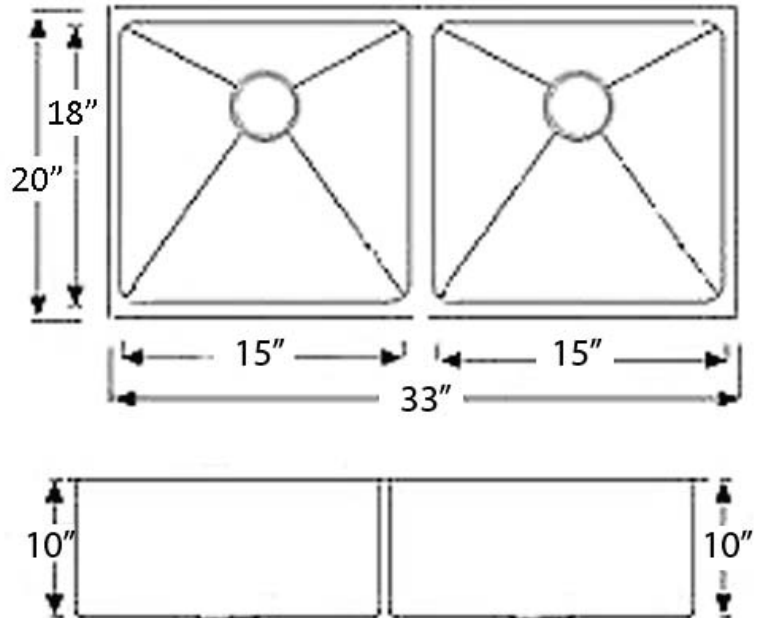

**33" JENESSA DOUBLE
BOWL UNDERMOUNT SINK**

Cat. No
KSSDB2534-SS

W: 33"
D: 20"
H: 10"

Features:

- ▶ Solid 16 gauge, 304 grade metal construction
- ▶ Coated for sound insulation
- ▶ Easy to clean zero radius corners
- ▶ Mounting clips and template included
- ▶ Lip is 1-1/16" wide
- ▶ 50/50 offset
- ▶ 3-1/2" drain
- ▶ Drain sold separately

Compliance Certification
Meets or exceeds the following
specifications: ASME
A112.19.3-2001 for Stainless Steel.

***Please do NOT cut hole without
template or actual product.**

Interior Bowl Dimensions:

Basin Interior: 15" W x 18" D
Basin Depth: 9-1/2"

Dimensions of fixture are nominal and may vary within the range of tolerances established by ANSI Standard A112.19.2. Dimensions and specifications subject to change without notice.