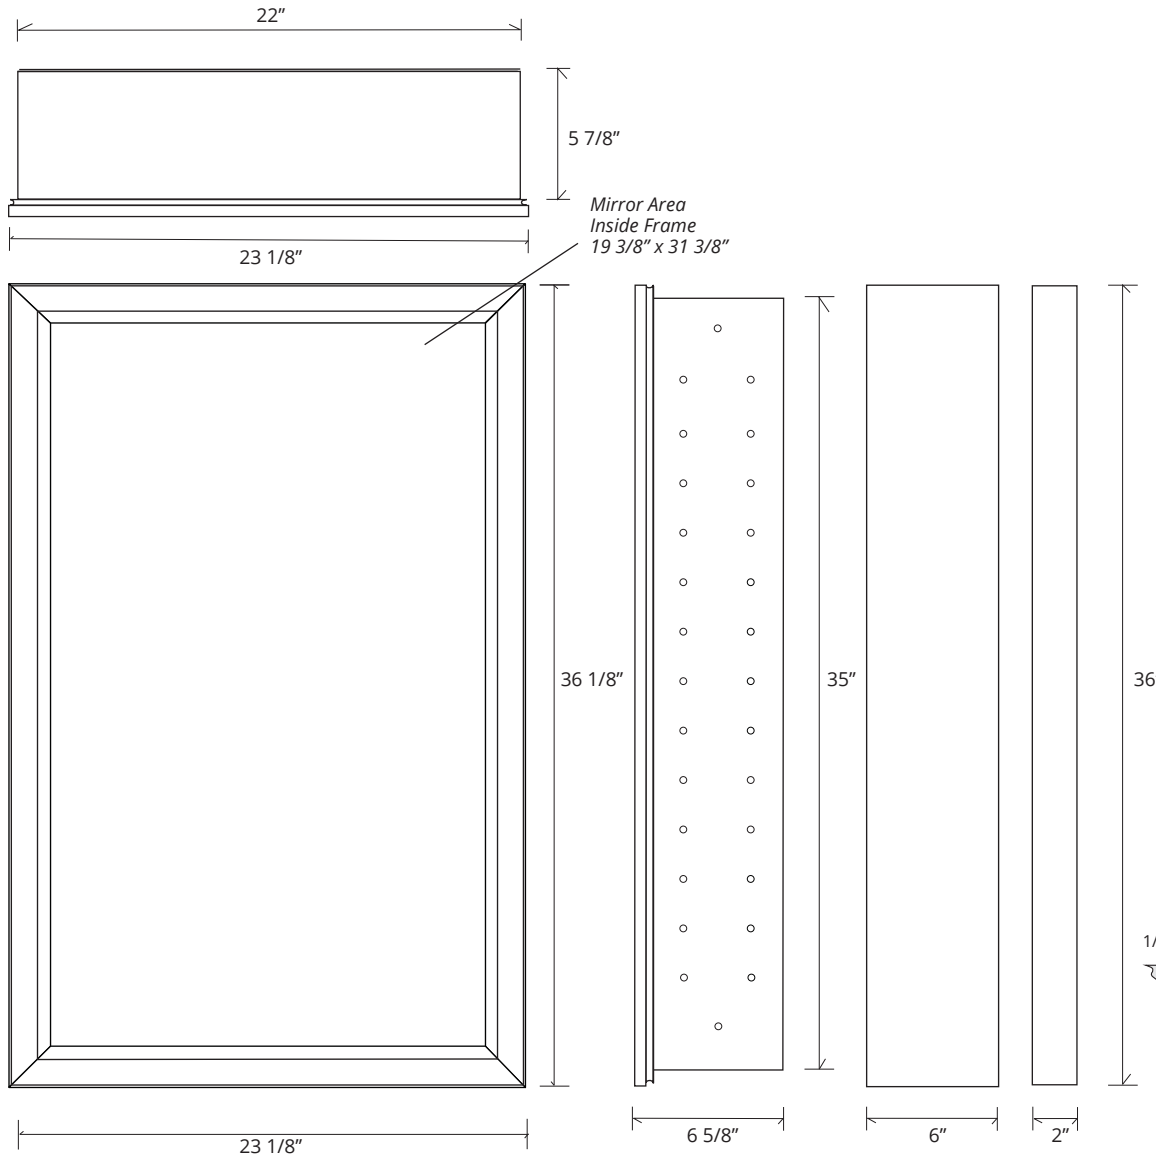

# DECO FRAMED MIRROR CABINET

## GC2436-6-SC-DE

Side Mirror Kit - Order for Surface Mount, #SMK6-36; or Semi Recessed #SRMK2-36  
 Beveled Mirror also available (add "BM" to model code)

Finishes: Polished Chrome, Polished Nickel, Brushed Nickel, Brushed Bronze, Oil Rubbed Bronze

### SPECIFICATIONS

Roughing-in Opening	22 3/8" x 35 3/8"
Overall Dimensions	23 1/8" x 36 1/8"

GLASSCRAFTERS INC.

Side Mirror Kit  
 SMK6-36  
 Order for  
 Surface Mount

Side Mirror Kit  
 SRMK2-36  
 Order for  
 Semi-Recessed  
 Mount