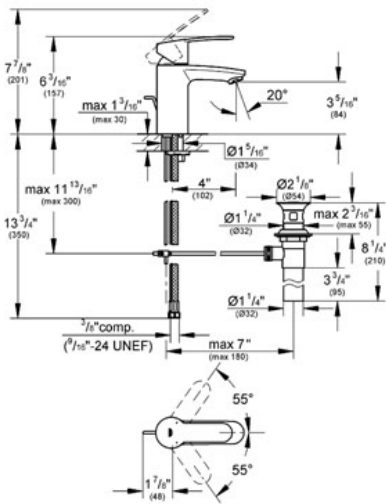

EUROSTYLE COSMOPOLITAN Lavatory Centerset S-Size

MODEL # 23036

GROHE America, Inc | 200 North Gary Avenue, Suite G, Roselle, IL 60172
Phone: +1 (800) 444-7643 | Fax: +1 (800) 225-2778 | us-customerservice@grohe.com

Pure Freude an Wasser

Product Description: Lavatory Centerset S-Size

Standard Specification:

- GROHE StarLight® finish
- GROHE SilkMove® ceramic cartridge
- GROHE EcoJoy® technology for less water and perfect flow
- GROHE QuickFix™ installation system with centering support
- SpeedClean flow control
- Single hole installation
- Metal lever
- Adjustable flow rate limiter
- Pop-up waste set
- Stainless Steel Braided Flexible Supplies
- Optional temperature limiter ref. no. 46 375
- Max Flow Rate 1.5 gpm (5.7 L/min)