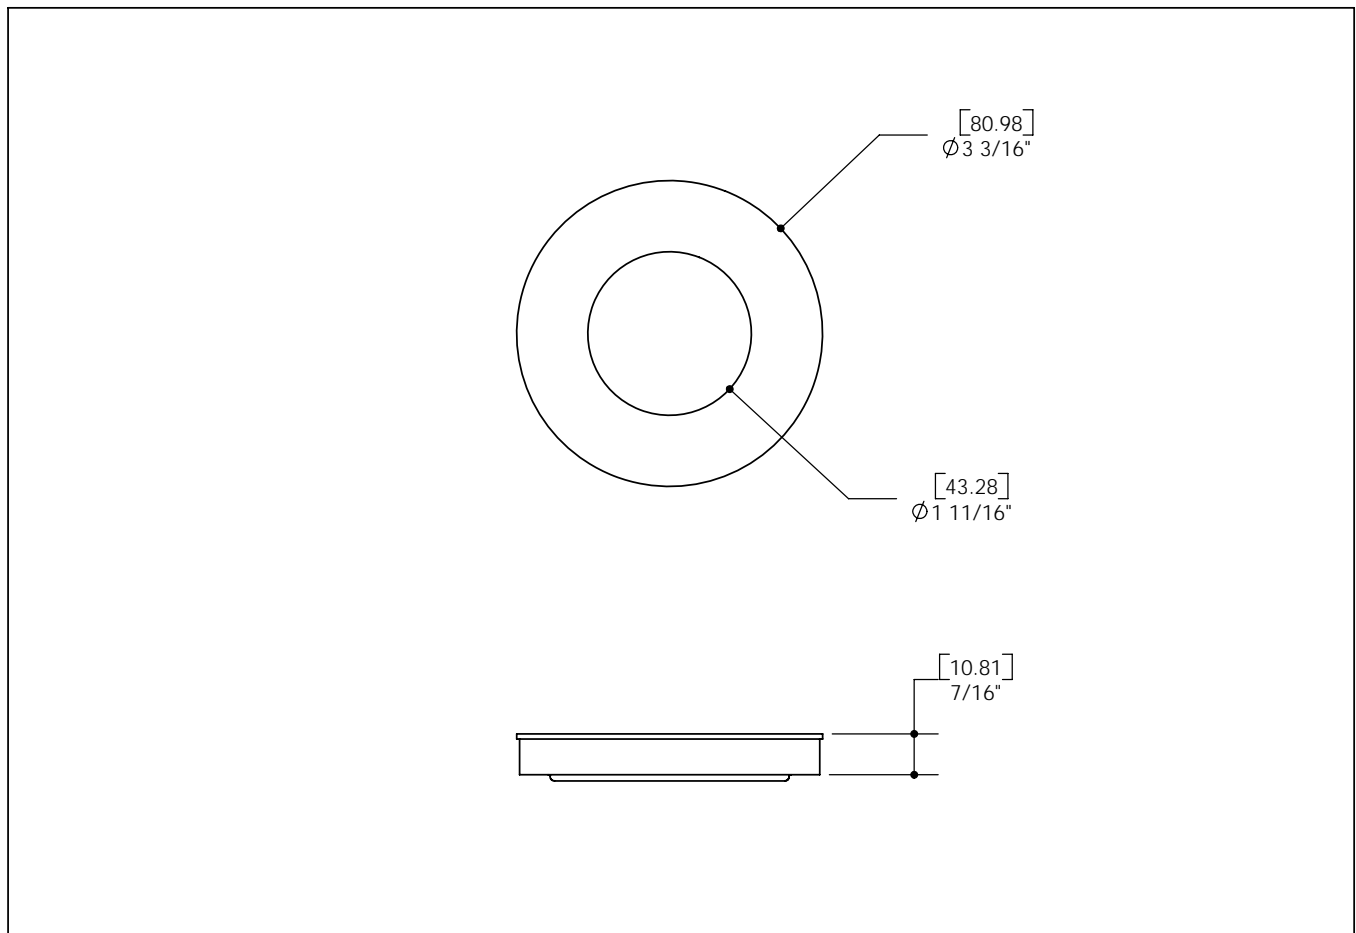

**TECHNICAL SPECIFICATION**

FEATURES

- SOLID BRASS CONSTRUCTION
- USED WITH 1 1/4" DRAIN

SERVICE PARTS