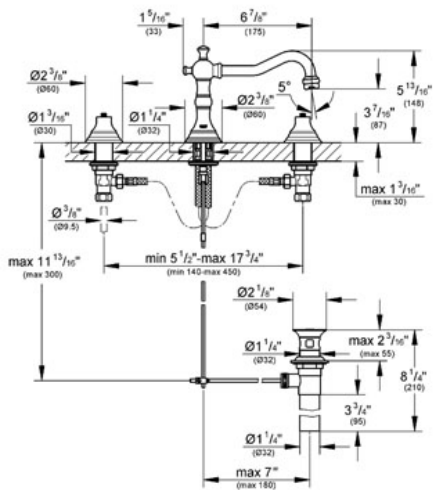

BRIDGEFORD
 Three-hole basin mixer 1/2"
 MODEL # 20134

Pure Freude an Wasser

GROHE America, Inc | 200 North Gary Avenue, Suite G, Roselle, IL 60172
 Phone: +1 (800) 444-7643 | Fax: +1 (800) 225-2778 | us-customerservice@grohe.com

Product Description:
 Three-hole basin mixer 1/2"

Standard Specification:

- GROHE StarLight® finish
- Flow control
- Side valves
- 1/2" ceramic cartridge (90° turn)
- 1 1/4" pop-up waste set
- Pressure resistant flexible connection hoses (between spout and side valves)
- Handles sold separately
- Max Flow Rate 1.5 gpm (5.7 L/min)