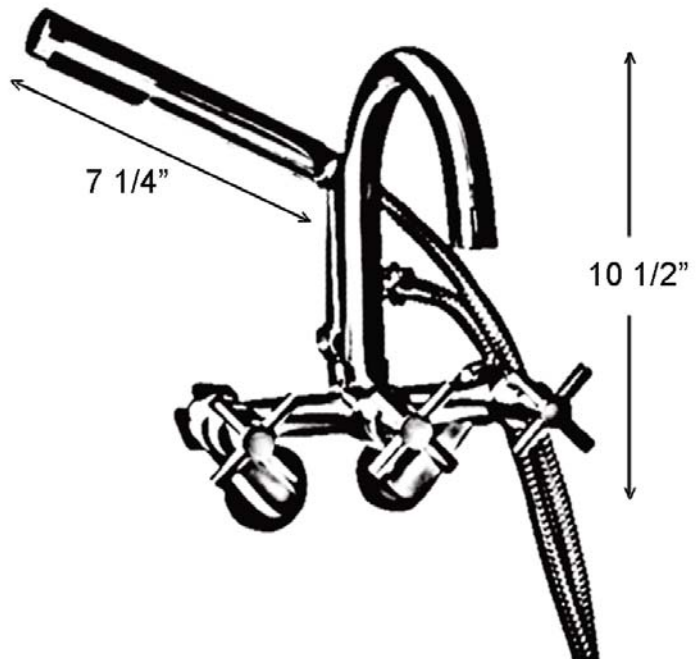

TUB WALL MOUNT FILLER WITH HANDSHOWER

Cat. No.
7082

Features:

- ▶ Solid Brass Construction
- ▶ 1/4" Turn Ceramic Disc Cartridges
- ▶ Gooseneck Spout
- ▶ Wand Style Hand Shower
- ▶ Swing Arm Couplers Included
- ▶ 5" Handshower Hose
- ▶ Available in 3 finishes
- ▶ Spout reach is 6 1/2"

Finishes:

- CP** Polished Chrome
- BN** Brushed Nickel
- ORB** Oil Rubbed Bronze

Dimensions are nominal and may vary. Dimensions and specifications subject to change without notice.