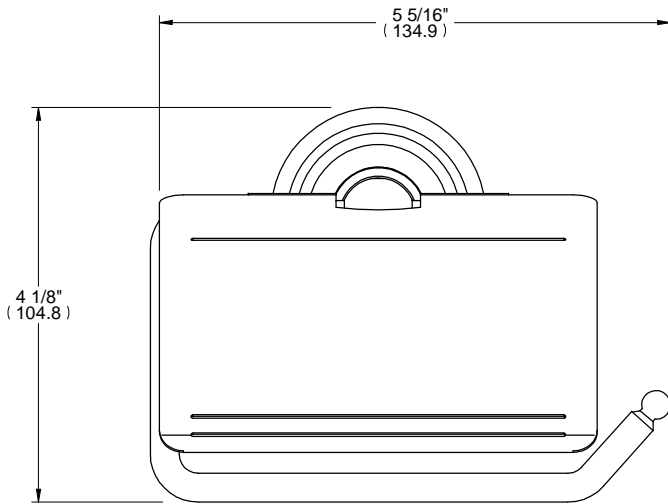

L1

ALTMANS RESERVES THE RIGHT TO MODIFY AND CHANGE SPECIFICATIONS AT ANY TIME. PLEASE VERIFY DIMENSIONS PRIOR TO INSTALLATION.

- Features**
- Available in All Finishes
 - Brass Construction
 - Wall Mounted Accessory

Through-Hole Specifications

DIMENSIONS SHOWN TO NEAREST 1/16"