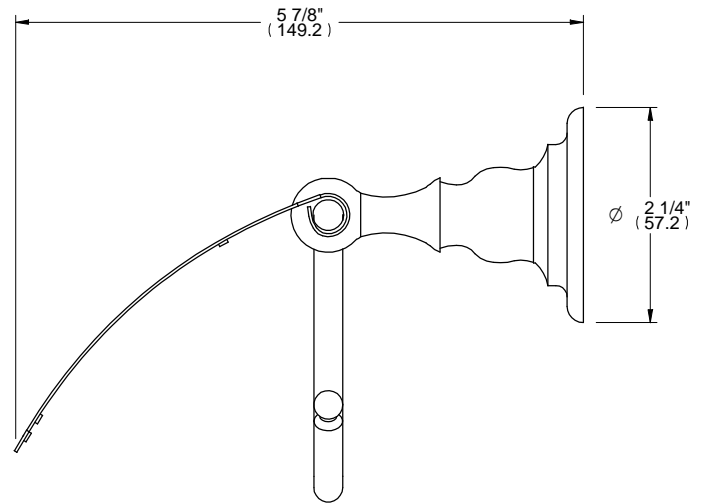

L1

ALTMANS RESERVES THE RIGHT TO MODIFY AND CHANGE SPECIFICATIONS AT ANY TIME. PLEASE VERIFY DIMENSIONS PRIOR TO INSTALLATION.

- Features**
- Available in All Finishes
 - Brass Construction
 - Wall Mounted Accessory

Through-Hole Specifications

DIMENSIONS SHOWN TO NEAREST 1/16"