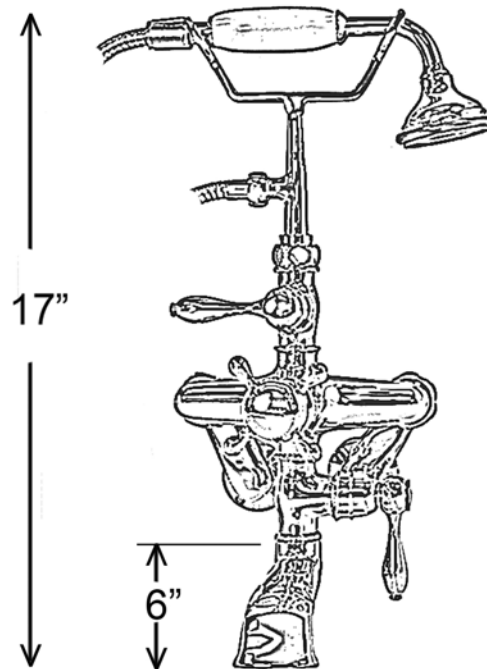

THERMOSTATIC TUB FILLER WITH HANDSHOWER

Cat. No.
7410

Features:

- ▶ Solid Brass Construction
- ▶ Thermostatic Temperature Control within 1°C
- ▶ Temperature Stop
- ▶ Central Temperature Dial
- ▶ Anti-syphon system
- ▶ Extends 8 1/2" from wall
- ▶ Telephone Style Hand Shower with backflow preventor
- ▶ Swing Arm Couplers Included
- ▶ 5" Handshower Hose
- ▶ Available in 3 finishes

Finishes:

- CP** Polished Chrome
- SN** Brushed Nickel
- ORB** Oil Rubbed Bronze

Dimensions are nominal and may vary. Dimensions and specifications subject to change without notice.