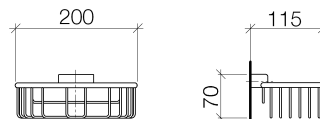

Product specifications

- Width 7 7/8"
- Height 2 3/4"
- 4 1/2" projection

83 290 970-FF

Surfaces

- | | |
|-----------------|-------------|
| • chrome | 83290970-00 |
| • chrome | 83290970-00 |
| • matt platinum | 83290970-06 |
| • matt platinum | 83290970-06 |
| • platinum | 83290970-08 |
| • platinum | 83290970-08 |

Exploded assembly drawing

Order quantity

No.	Article number	Name	Installation quantity
1	0530310250090	fixing set	1
2	09172003090	holder	1
3	081730501ff	holder	1
4	081890907ff	basket	1
5	09311100290	pin	1
6	09301102990	disc	2
7	09303005490	screw	2