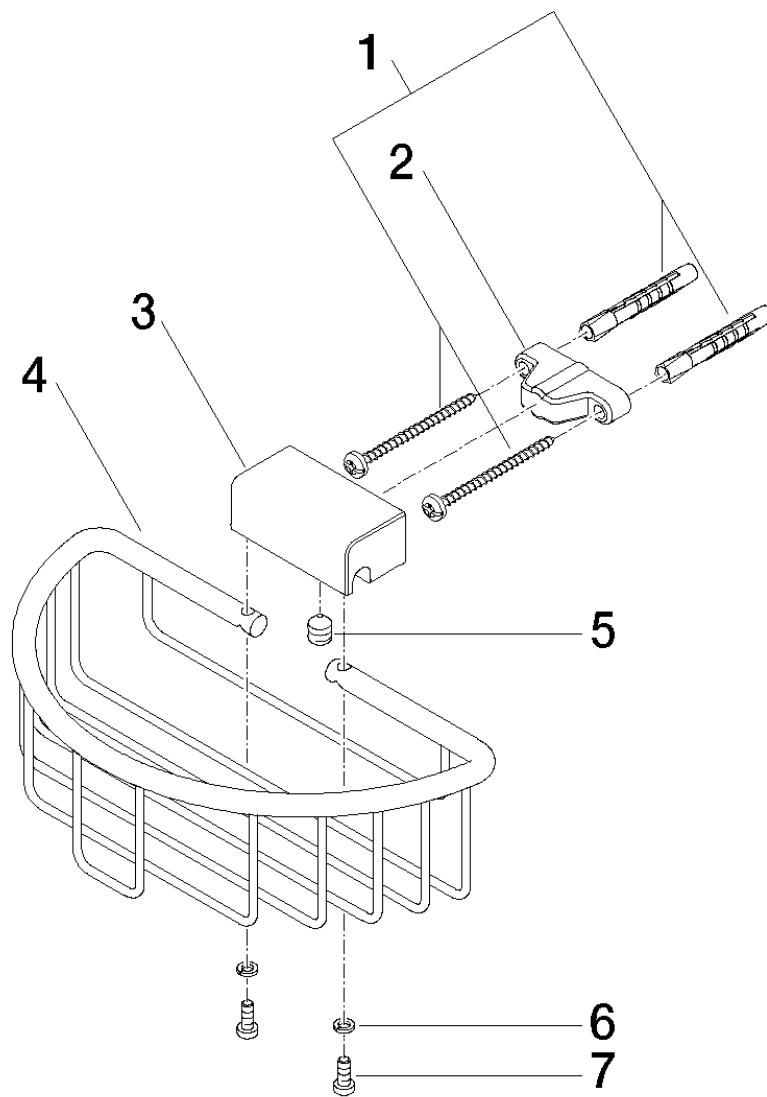

Product specifications

- Width 7 7/8"
- Height 2 3/4"
- 4 1/2" projection

83 290 970-FF

Surfaces

- | | |
|-----------------|-------------|
| • chrome | 83290970-00 |
| • chrome | 83290970-00 |
| • matt platinum | 83290970-06 |
| • matt platinum | 83290970-06 |
| • platinum | 83290970-08 |
| • platinum | 83290970-08 |

Exploded assembly drawing

Order quantity

No.	Article number	Name	Installation quantity
1	0530310250090	fixing set	1
2	09172003090	holder	1
3	081730501ff	holder	1
4	081890907ff	basket	1
5	09311100290	pin	1
6	09301102990	disc	2
7	09303005490	screw	2