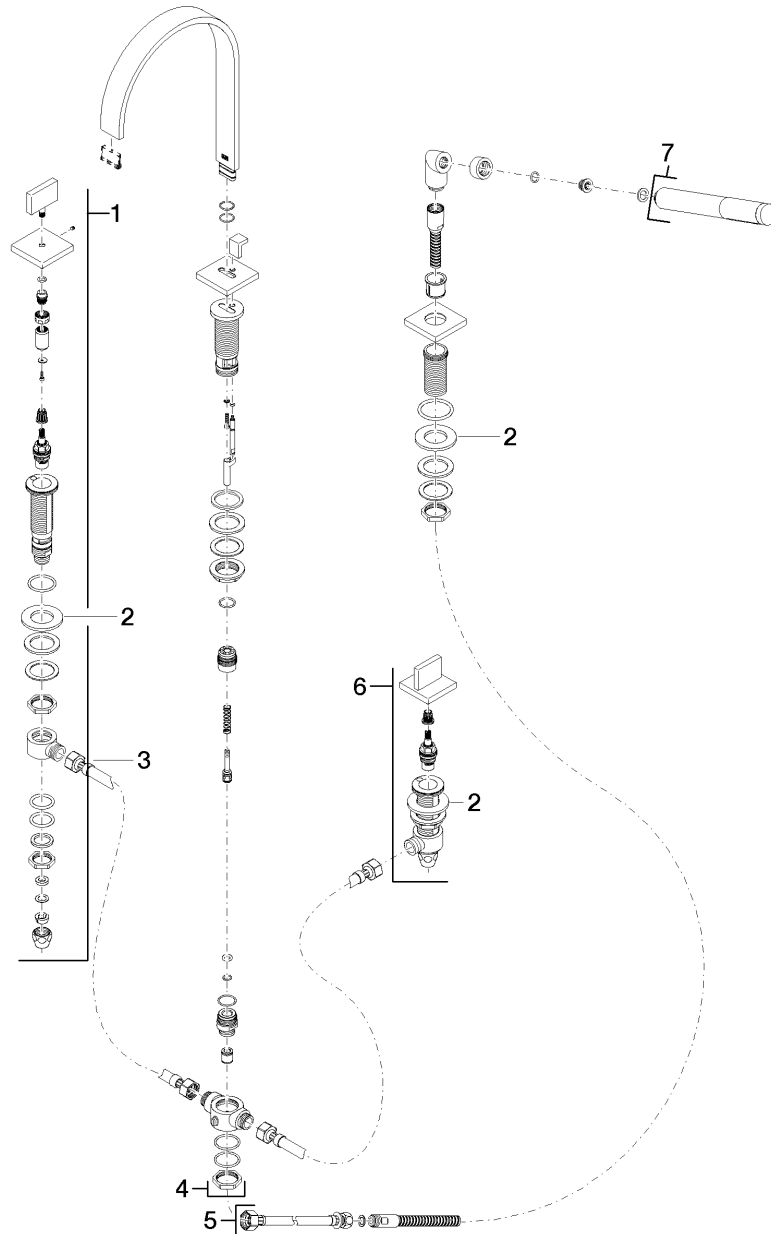

Exploded assembly drawing

Order quantity

No.	Article number	Name	Installation quantity
1	20000783ff	side panel	1
2	09301109990	disc	2
3	1250297090	hose	2
4	13512782ff	spout	1
5	27702980ff	shower set	1
6	20000782ff	side panel	1
7	28010979ff	shower	1