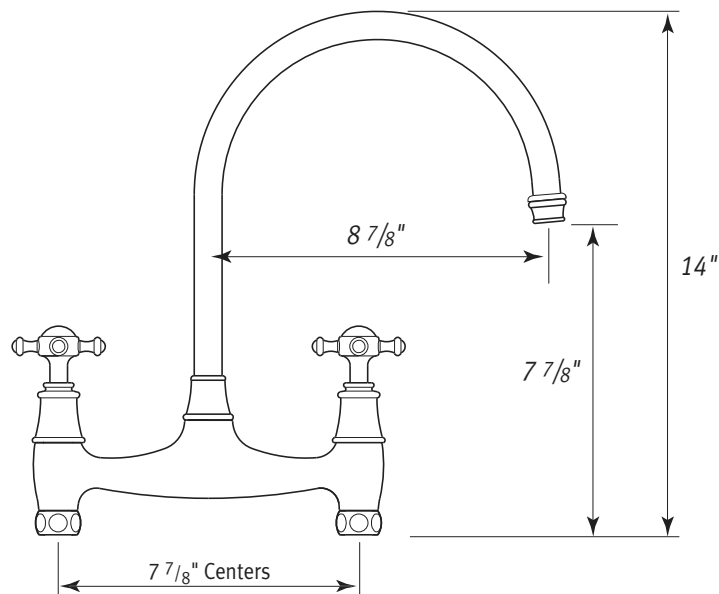

WARRANTY

- Limited Lifetime

* For CA/VT, place a "-2" at end of model number for code compliant product. (Example A3608LMAPC-2)

Consult your local ROHL showroom for additional information and specifications. For complete warranty details and a list of showrooms, go to www.rohlhome.com.