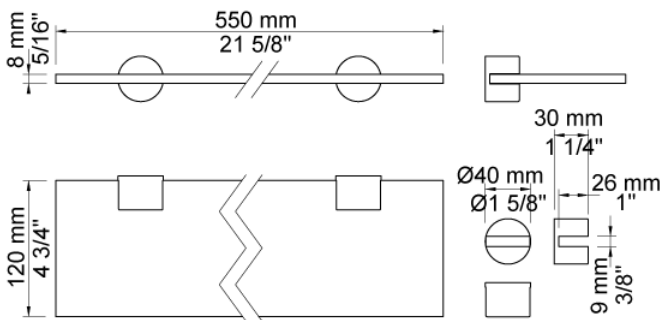

Date:

Client:

Project:

VOLA product: T25

T25

Shelf, transparent acrylic.
550 mm x 120 mm x 8 mm, with two holders.

Available in colours

- Color 02, Grey
- Color 04, Light blue
- Color 05, Orange
- Color 06, Light green
- Color 08, Yellow
- Color 09, Dark grey
- Color 12, Mocca
- Color 14, Bright red
- Color 15, Dark blue
- Color 16, Polished chrome
- Color 17, Gloss black
- Color 18, White
- Color 19, Natural brass
- Color 20, Brushed chrome
- Color 21, Carmine red
- Color 25, Pink
- Color 27, Matt black
- Color 40, Brushed stainless steel