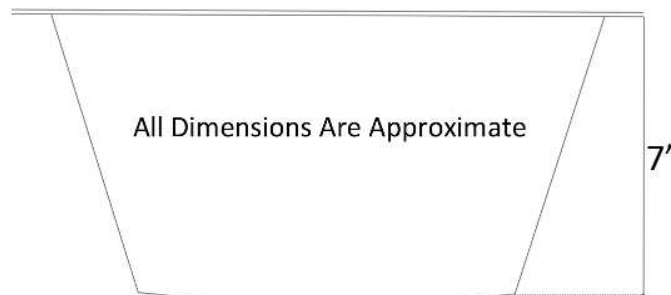

All Dimensions Are Approximate

DIMENSIONS WILL VARY. DO NOT use this sheet as a guide for countertop cuts.