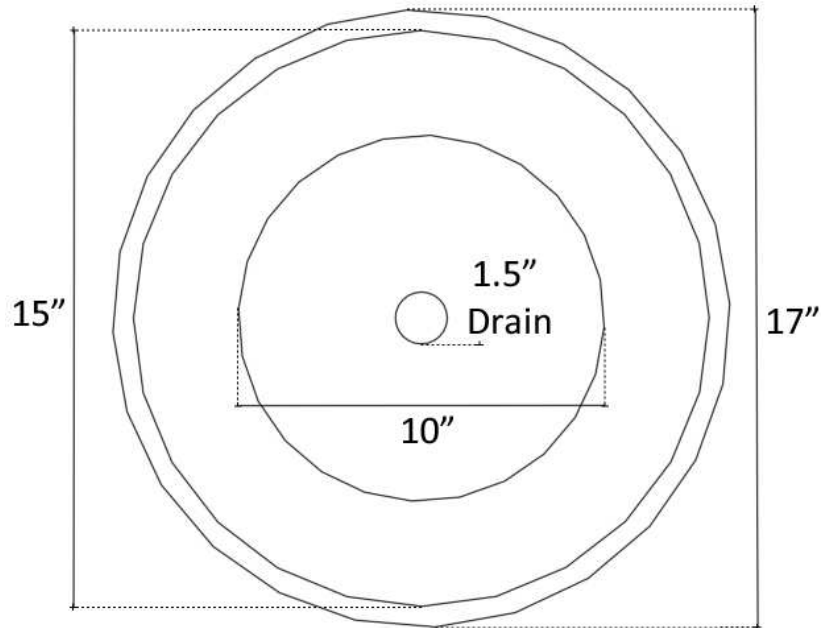

Description:

- Drop-In or Undermount

Available Finishes:

AB	Anitque Bronze - Finished with a Black/Brown patina and coated with a paste wax - Has a living finish
WB	White Bronze - Not Plated in Nickel but has appearance of Brushed/ Satin Nickel
PN	Polished Nickel

Available Drains:

D004	Grid Strainer
D005	Lift and Turn
D006	Pop-up w/ horizontal lift rod
D101 - D604	Decorative Drain

All Dimensions Are Approximate

DIMENSIONS WILL VARY. DO NOT use this sheet as a guide for countertop cuts.