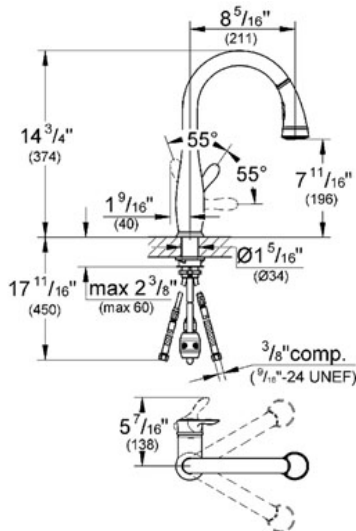

PARKFIELD  
Single-lever sink mixer 1/2"  
MODEL # 30213

Pure Freude an Wasser

GROHE

GROHE America, Inc | 200 North Gary Avenue, Suite G, Roselle, IL 60172  
Phone: +1 (800) 444-7643 | Fax: +1 (800) 225-2778 | us-customerservice@grohe.com

**Product Description:**  
Single-lever sink mixer 1/2"

**Standard Specification:**

- GROHE SilkMove® ceramic cartridge
- SpeedClean anti-lime system
- Single hole installation
- Swivel Spout
- Swivel area 360°
- Pull-out locking dual spray control - switches back and forth between regular flow and spray
- Ball joint glideflex hose
- Automatic return to aerator
- Stainless Steel Braided Flexible Supplies
- Quick installation system
- Protected against backflow
- 14 5/8" faucet height
- 7 5/8" Aerator Height
- Single lever handle
- no backsplash, lever opens to the front
- Weight operated pull back mechanism for hose
- 360° Ball-joint on hose for flexible handling of spray head
- Stainless steel braided hose
- Stainless steel braided supply lines
- Integrated non-return valve
- Max Flow Rate 1.75 gpm (6.6 L/min)
- Forward rotation lever, does not hit backsplash