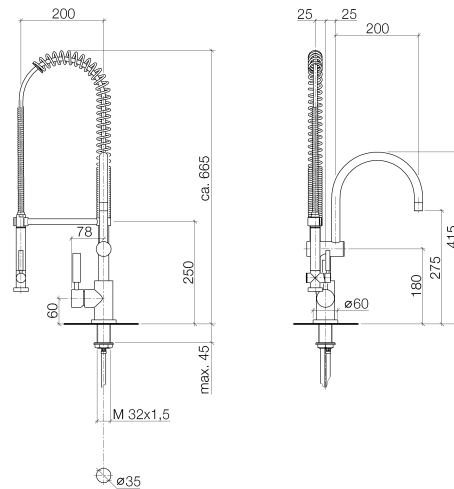

**Product specifications**

- **7 7/8" projection**
  - Swivel spout 360°
  - Total height 16 3/8"
  - 26 1/8" approximate height of Profi spray
  - Height to aerator/spout outlet 10 7/8"
  - 1 3/8" hole diameter
  - M 18 x 1 aerator – female thread
  - Automatic diverter
  - Ceramic disc cartridge
  - Handspray arm can be pivoted and locked into place
  - Hand spray with descaling system
  - Water flow rate limited to max. 1.5 gpm
  - low lead compliant
- 36 Psi minimum recommended water pressure  
Internal backflow preventer.

[ADA]

Kitchen

**Tara Classic Profi single-lever mixer lever on the left**

Article number: 33880889

**Surfaces**

- chrome 33880889-000010
- matt platinum 33880889-060010

**Exploded assembly drawing**

**Order quantity**

<b>No.</b>	<b>Article number</b>	<b>Name</b>	<b>Installation quantity</b>
1	09160203490	spring	1
2	093002065ff	hose	1
3	09230108090	back-flow preventer	1
4	09230104090	back-flow preventer	1
5	09300106710ff	adaptor	1
6	90198801901ff	spout	1
7	04172001400ff	holder	1
8	09184003590	sleeve	1
9	092404107ff	nut	1
10	0428101480090	accessories	1
11	09150506390	cartridge	1
12	092062005ff	handle	1
13	092404048ff	nipple	1
14	09311101090	pin	1
15	09301103290	disc	1
16	90208804000ff	handle	1
17	09141010290	seal	1
18	092810055ff	rosette	1
19	0423100090290	fixing set	1
20	0430040450090	hose	2
21	04121109511ff	shower	1
21	09300101090	adaptor	1

Kitchen

**Tara Classic Profi single-lever mixer lever on the left**

Article number: 33880889