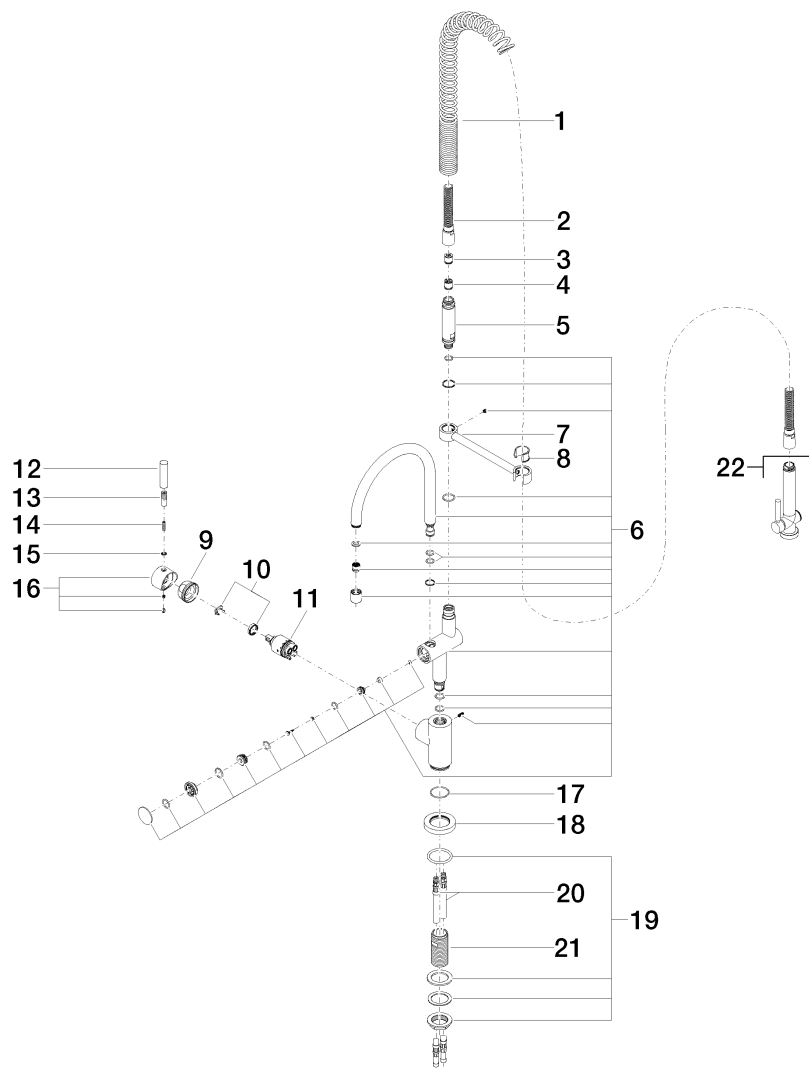

**Product specifications**

- **7 7/8" projection**
  - Swivel spout 360°
  - Total height 16 3/8"
  - 26 1/8" approximate height of Profi spray
  - Height to aerator/spout outlet 10 7/8"
  - 1 3/8" hole diameter
  - M 18 x 1 aerator – female thread
  - Automatic diverter
  - Ceramic disc cartridge
  - Handspray arm can be pivoted and locked into place
  - Hand spray with descaling system
  - Water flow rate limited to max. 1.5 gpm
  - low lead compliant
- 36 Psi minimum recommended water pressure  
Internal backflow preventer.

[ADA]

Kitchen

**Tara Classic Profi single-lever mixer lever on the left**

Article number: 33880889

**Surfaces**

- chrome 33880889-000010
- matt platinum 33880889-060010

**Exploded assembly drawing**

**Order quantity**

<b>No.</b>	<b>Article number</b>	<b>Name</b>	<b>Installation quantity</b>
1	09160203490	spring	1
2	093002065ff	hose	1
3	09230108090	back-flow preventer	1
4	09230104090	back-flow preventer	1
5	09300106710ff	adaptor	1
6	90198801901ff	spout	1
7	04172001400ff	holder	1
8	09184003590	sleeve	1
9	092404107ff	nut	1
10	0428101480090	accessories	1
11	09150506390	cartridge	1
12	092062005ff	handle	1
13	092404048ff	nipple	1
14	09311101090	pin	1
15	09301103290	disc	1
16	90208804000ff	handle	1
17	09141010290	seal	1
18	092810055ff	rosette	1
19	0423100090290	fixing set	1
20	0430040450090	hose	2
21	04121109511ff	shower	1
21	09300101090	adaptor	1

Kitchen

**Tara Classic Profi single-lever mixer lever on the left**

Article number: 33880889