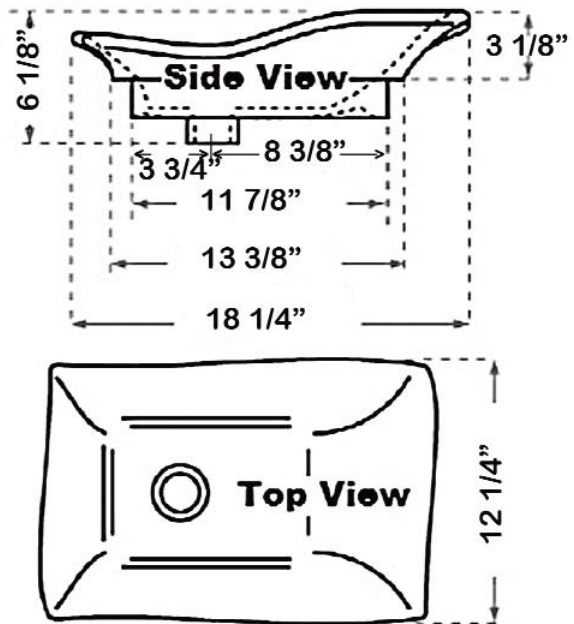

CARUSSO WAVE BASIN

Cat. No.
E240

Basin Top: 12 1/4" x 18 1/4"
Base: 7 1/2" x 13 3/8"
Flange: 2 1/2" round x 1" deep
Height: 6 1/8"

Above Counter Height: 3 1/8"

***Please do NOT drill hole without
template or actual product.**

Interior Dimensions:

Basin Interior: 14 1/2" x 10"
Basin Depth: 5 3/4"

Features:

- ▶ Made of Vitreous China
- ▶ Drops into Counter
- ▶ Stylish Design

Colors:

WH White

Meets or exceeds the following specifications: ASME A112.19.2 2008 and CSA B45.1-08 for ceramic plumbing fixtures..

Dimensions of fixture are nominal and may vary within the range of tolerances established by ANSI Standard A112.19.2-2008. Dimensions and specifications subject to change without notice.