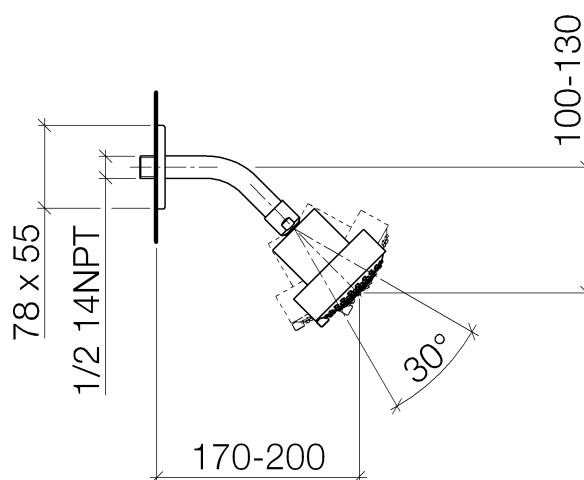

Product specifications

- Flange 3 1/8 x 2 1/8"
- Descaling system
- 25° degree swivel in each direction
- Water flow rate limited to max. 2 gpm
- 1/2" connection
- With three settings (normal stream, soft stream, massage stream)

Surfaces

- | | |
|-----------------|-------------|
| • chrome | 28508710-00 |
| • chrome | 28508710-00 |
| • matt platinum | 28508710-06 |
| • matt platinum | 28508710-06 |

Exploded assembly drawing

Order quantity

No.	Article number	Name	Installation quantity
1	092771004ff	rosette	1
2	09311104890	pin	1
3	09141009890	seal	1
4	091103011ff	connection	1
5	04121111000ff	shower	1