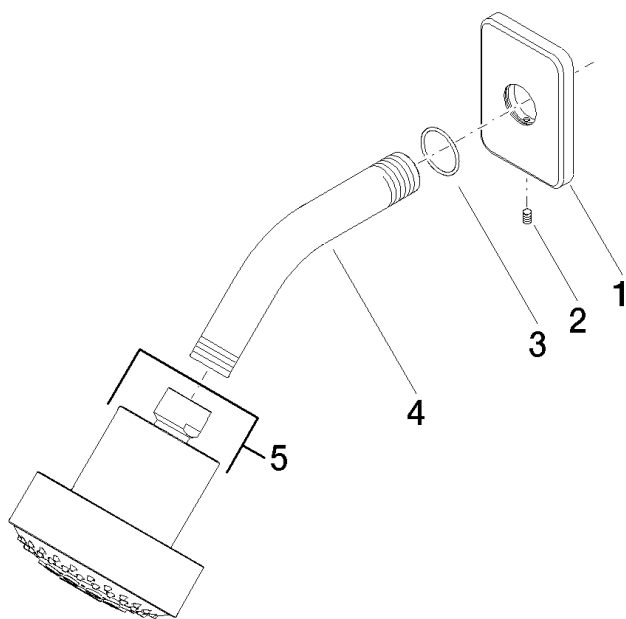

Product specifications

- Flange 3 1/8 x 2 1/8"
- Descaling system
- 25° degree swivel in each direction
- Water flow rate limited to max. 2 gpm
- 1/2" connection
- With three settings (normal stream, soft stream, massage stream)

Surfaces

- | | |
|-----------------|-------------|
| • chrome | 28508710-00 |
| • chrome | 28508710-00 |
| • matt platinum | 28508710-06 |
| • matt platinum | 28508710-06 |

Exploded assembly drawing

Order quantity

No.	Article number	Name	Installation quantity
1	092771004ff	rosette	1
2	09311104890	pin	1
3	09141009890	seal	1
4	091103011ff	connection	1
5	04121111000ff	shower	1