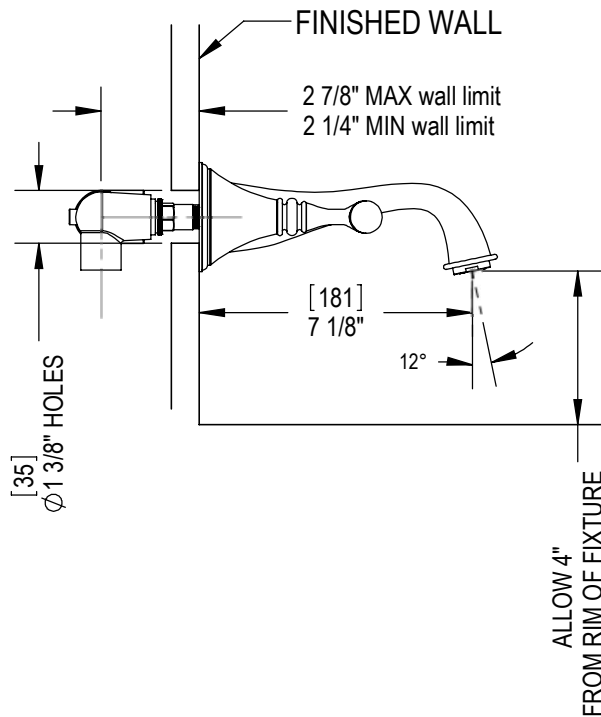

Features

- Brass construction with choice of 21 finishes
- Two Lever or Scroll handles
- Quarter-turn ceramic disk cartridges
- 2.2 gpm @ 60 psi

Order Matrix

Model	Main/Accent Finish
1GRBJSL or S	AB - Antique Brass
	ABM - Antique Brass Matt
	AC - Antique Copper
	ACM - Antique Copper Matt
	BB - Bright Brass
	CH - Chrome
	GD - Gold
	OB - Oil Rubbed Bronze
	PN - Polished Nickel
	SB - Satin Brass
	SC - Satin Chrome
	SN - Satin Nickel
	TB - Tuscan Brass
	AQ - Aqua
	BD - Bordeaux
	BK - Black
	MB - Matte Black
	MW - Matte White
	NC - Natural Cream
	RD - Red
	WH - White

JASMIN

Wall Mount Lavatory Set with Push-Up Drain Assembly
 Model: 1GRBJSL or S XX-XX

Critical Dimensions