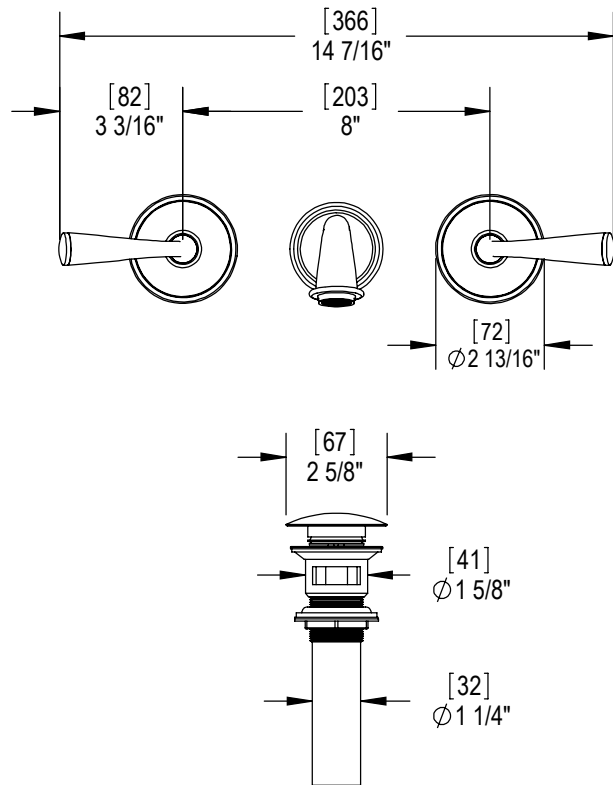

Features

- Brass construction with choice of 21 finishes
- Two Lever or Scroll handles
- Quarter-turn ceramic disk cartridges
- 2.2 gpm @ 60 psi

Order Matrix

Model	Main/Accent Finish
1GRBJSL or S	AB - Antique Brass
	ABM - Antique Brass Matt
	AC - Antique Copper
	ACM - Antique Copper Matt
	BB - Bright Brass
	CH - Chrome
	GD - Gold
	OB - Oil Rubbed Bronze
	PN - Polished Nickel
	SB - Satin Brass
	SC - Satin Chrome
	SN - Satin Nickel
	TB - Tuscan Brass
	AQ - Aqua
	BD - Bordeaux
	BK - Black
	MB - Matte Black
	MW - Matte White
	NC - Natural Cream
	RD - Red
	WH - White

JASMIN

Wall Mount Lavatory Set with Push-Up Drain Assembly
 Model: 1GRBJSL or S XX-XX

Critical Dimensions