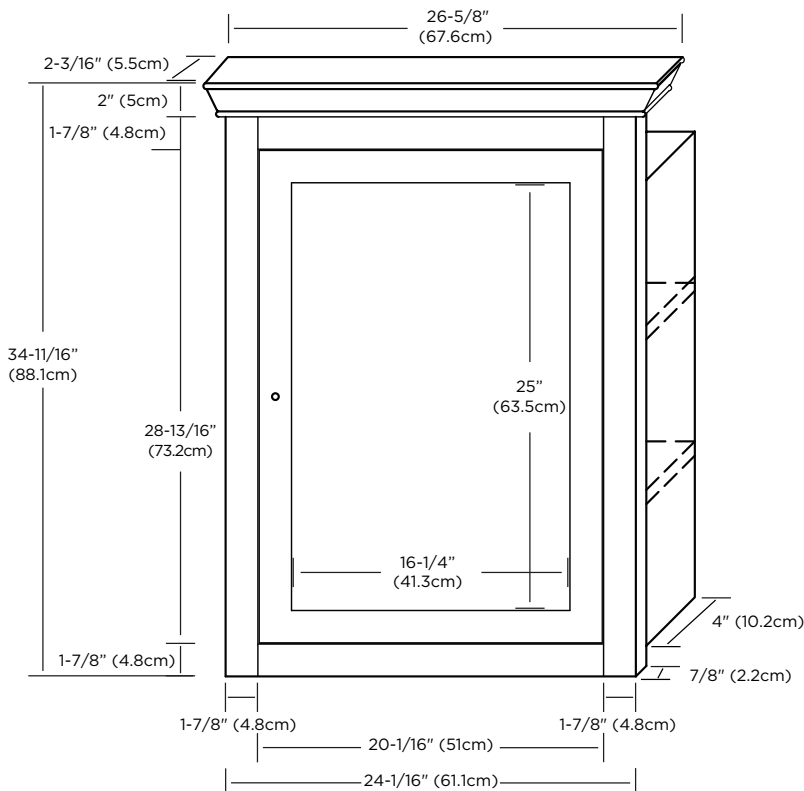

VINTAGE WALNUT F07

CAFÉ WALNUT F13

WHITE W01

Recommended rough wall opening:

WIDTH 22-1/4" (56.5cm)

HEIGHT 31" (78.7cm)

## FRONT VIEW

## SIDE VIEW