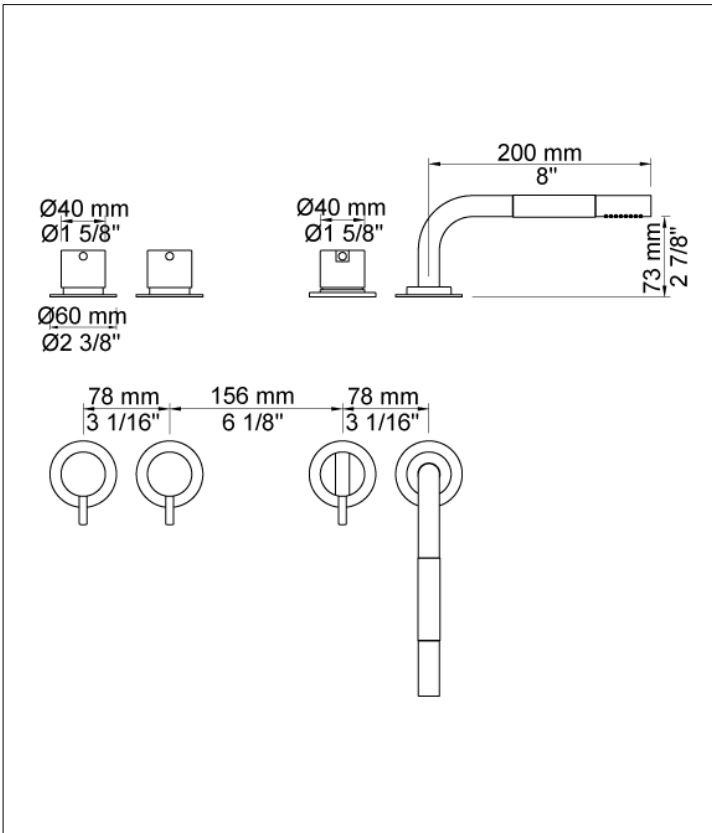

Available in colours

- Color 02, Grey
- Color 04, Light blue
- Color 05, Orange
- Color 06, Light green
- Color 08, Yellow
- Color 09, Dark grey
- Color 12, Mocca
- Color 14, Bright red
- Color 15, Dark blue
- Color 16, Polished chrome
- Color 17, Gloss black
- Color 18, White
- Color 19, Natural brass
- Color 20, Brushed chrome
- Color 21, Carmine red
- Color 25, Pink
- Color 27, Matt black
- Color 40, Brushed stainless steel