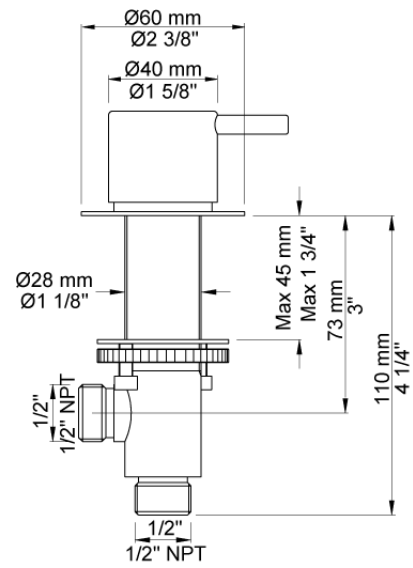

Date: _____

Client: _____

Project: _____

VOLA product: SC4

SC4

Two-handle mixer S50 for use in conjunction with A24 one-handle mixer with hand shower 500T1. A24 sold separately.

Flow

	Bar:	1,0	2,0	3,0	4,0	5,0
S50 ¹⁾	(l/min)	28,9	40,8	50,0	57,7	64,6
S50 ²⁾	(l/min)	11,3	15,9	19,5	22,5	25,2
T1	(l/min)	5,8	8,2	10,0	11,6	12,9

Date:

Client:

Project:

VOLA product: SC4

500
One-handle table-mounted mixer.

S50
Stop valve with $\frac{1}{4}$ turn ceramic disc technology.
Includes non-return valve and $\frac{1}{2}''$ inlet/outlet.
Hole cut out size: 28 mm max 35 mm.

T1
Deck mounted pull out hand shower, with 2 m hose.
Work top: Max. 45 mm.
Hole cut out size: 28 mm.