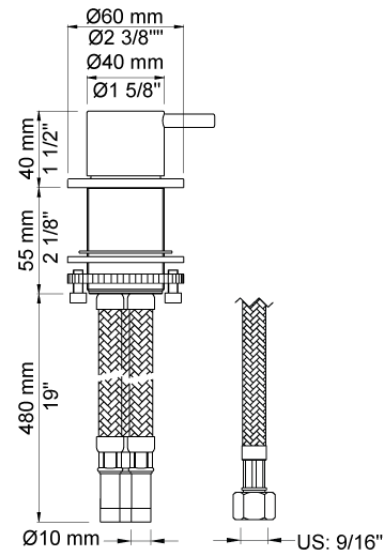

Date: _____

Client: _____

Project: _____

VOLA product: SC4

SC4

Two-handle mixer S50 for use in conjunction with A24 one-handle mixer with hand shower 500T1. A24 sold separately.

Flow

	Bar:	1,0	2,0	3,0	4,0	5,0
S50 ¹⁾	(l/min)	28,9	40,8	50,0	57,7	64,6
S50 ²⁾	(l/min)	11,3	15,9	19,5	22,5	25,2
T1	(l/min)	5,8	8,2	10,0	11,6	12,9

Date:

Client:

Project:

VOLA product: SC4

500
One-handle table-mounted mixer.

S50
Stop valve with $\frac{1}{4}$ turn ceramic disc technology.
Includes non-return valve and $\frac{1}{2}''$ inlet/outlet.
Hole cut out size: 28 mm max 35 mm.

T1
Deck mounted pull out hand shower, with 2 m hose.
Work top: Max. 45 mm.
Hole cut out size: 28 mm.