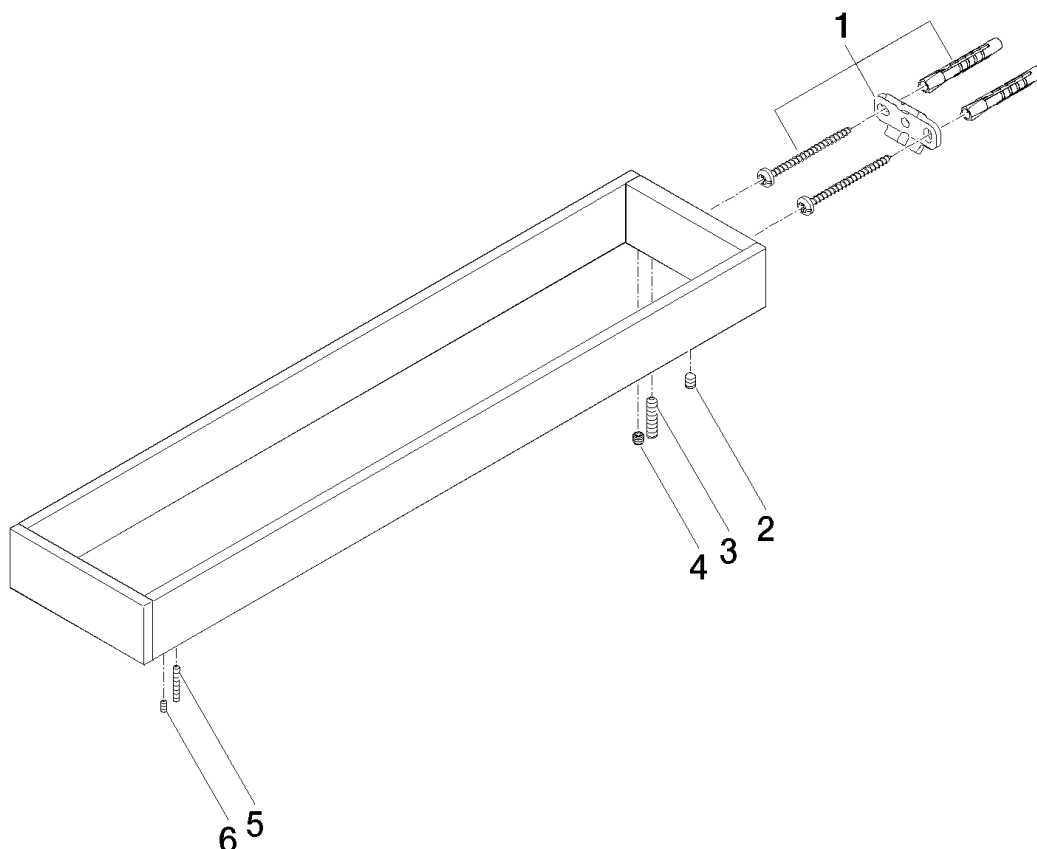

Product specifications

- Width 3 1/2"
- Height 1 3/8"
- 16 1/2" projection

Surfaces

- | | |
|-----------------|-------------|
| • chrome | 83210780-00 |
| • matt platinum | 83210780-06 |
| • platinum | 83210780-08 |
| • Cyprum | 83210780-49 |

Exploded assembly drawing

Order quantity

No.	Article number	Name	Installation quantity
1	0517207170090	fixing set	1
2	09311103490	pin	1
3	09311105990	pin	2
4	09311103090	pin	2
5	09311108390	pin	2
6	09311108190	pin	2