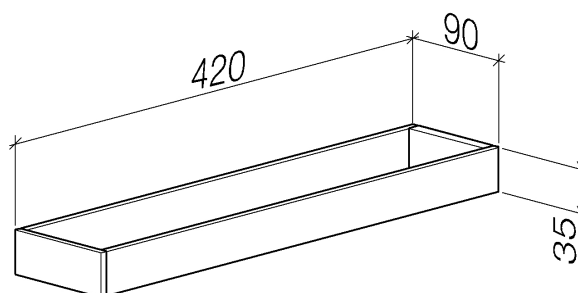

Product specifications

- Width 3 1/2"
- Height 1 3/8"
- 16 1/2" projection

Surfaces

- | | |
|-----------------|-------------|
| • chrome | 83210780-00 |
| • matt platinum | 83210780-06 |
| • platinum | 83210780-08 |
| • Cyprum | 83210780-49 |

Exploded assembly drawing

Order quantity

No.	Article number	Name	Installation quantity
1	0517207170090	fixing set	1
2	09311103490	pin	1
3	09311105990	pin	2
4	09311103090	pin	2
5	09311108390	pin	2
6	09311108190	pin	2