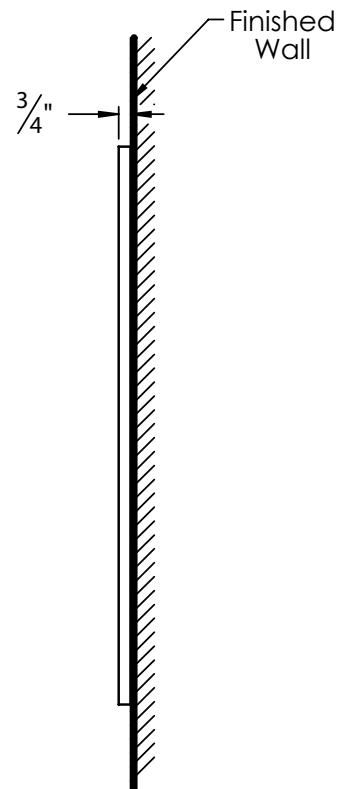

**PRODUCT DESCRIPTION**

250048-1 Series 24" Large Wall Mounted Mirror

- Available in Cherry Finish
- Beveled Mirror
- Modular Suite Component

**PRODUCT MEASUREMENTS**

- Width: 24.13"
- Depth: .75"
- Height: 35.5"

**RECOMMENDED ACCESSORIES**

- 5605-1 Lavatory Console
- 5605-2 Right Drawer Console
- 5605-3 Left Drawer Console
- 5605-4 Center Drawer Console
- 250048-2 Small Mirror

**ROUGHING-IN DIMENSIONS**

Please Note: All drawings contain the necessary measurements which are subject to standard industry tolerances. They are stated in inches and are non-binding. Exact measurements, in particular for customized installation scenarios, can only be taken from the finished product.

FRONT VIEW

SIDE VIEW