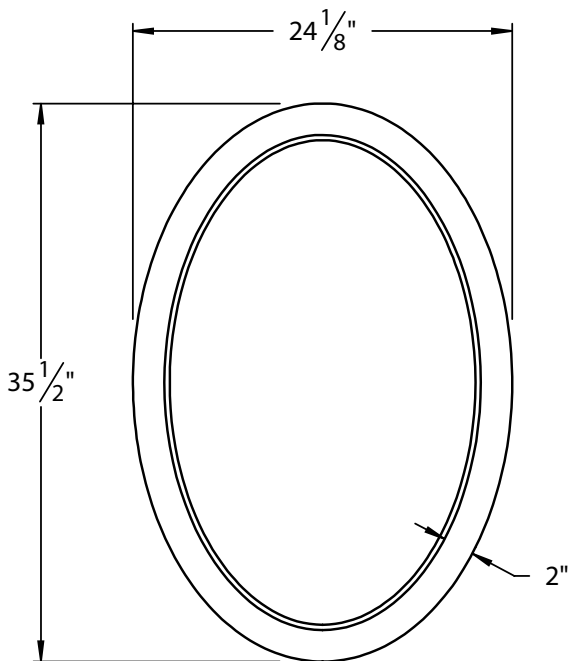

**PRODUCT DESCRIPTION**

250048-1 Series 24" Large Wall Mounted Mirror

- Available in Cherry Finish
- Beveled Mirror
- Modular Suite Component

**PRODUCT MEASUREMENTS**

- Width: 24.13"
- Depth: .75"
- Height: 35.5"

**RECOMMENDED ACCESSORIES**

- 5605-1 Lavatory Console
- 5605-2 Right Drawer Console
- 5605-3 Left Drawer Console
- 5605-4 Center Drawer Console
- 250048-2 Small Mirror

**ROUGHING-IN DIMENSIONS**

Please Note: All drawings contain the necessary measurements which are subject to standard industry tolerances. They are stated in inches and are non-binding. Exact measurements, in particular for customized installation scenarios, can only be taken from the finished product.

FRONT VIEW

SIDE VIEW