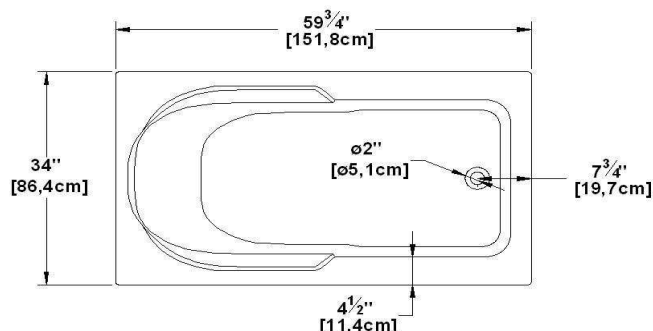

Laguna 34

Product code : **LA34**

Draft revision : **20121011153627**

External dimensions : **60" x 34" x 20" [152,4 cm x 86,4 cm x 50,8 cm]**

Serie : **deck mount**

Seats : **1**

2012 catalog page : **36**

Low-profile available : **no**

Arm rests : **yes**

Low-profile available : **no**

Draft and specs

Specifications	
Capacity :	38 IMP Gal. / 49,6 US Gal. / 172,8 liters
AeroMassage™ :	34 Easy Clean™ air jets
Super AeroMassage™ :	AeroMassage™ + 12 Easy Clean™ air jets
Dynamic Turbo™ :	4 Confort Pulse jets / 4 Confort Swirl jets
Confort Air™ :	34 Easy Clean™ air jets
Characteristics :	Textured floor

Remarks	
*all measures have a precision of ± 1/4" (0,63cm)	
*internal dimensions taken at 4" (10cm) from bath bottom	
*capacity is measured by filling the soaker to 1-1/2" under the overflow	
*textured skirt available on all freestand products	
*shelf height is 3/4" on all "low-profile" models	

WARNING : If the bath is ordered in 6 pack, its height will be about 1-1/2" (1 inch and a half) lower and will not have adjustable legs.

Options and installation

*accessories and decorative lines positions are approximative