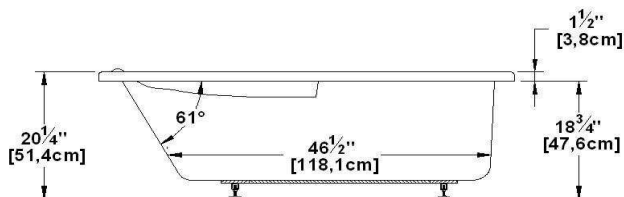

Laguna 34

Product code : **LA34**

Draft revision : **20121011153627**

External dimensions : **60" x 34" x 20" [152,4 cm x 86,4 cm x 50,8 cm]**

Serie : **deck mount**

Seats : **1**

2012 catalog page : **36**

Low-profile available : **no**

Arm rests : **yes**

Low-profile available : **no**

Draft and specs

Specifications	
Capacity :	38 IMP Gal. / 49,6 US Gal. / 172,8 liters
AeroMassage™ :	34 Easy Clean™ air jets
Super AeroMassage™ :	AeroMassage™ + 12 Easy Clean™ air jets
Dynamic Turbo™ :	4 Confort Pulse jets / 4 Confort Swirl jets
Confort Air™ :	34 Easy Clean™ air jets
Characteristics :	Textured floor

Remarks	
*all measures have a precision of ± 1/4" (0,63cm)	
*internal dimensions taken at 4" (10cm) from bath bottom	
*capacity is measured by filling the soaker to 1-1/2" under the overflow	
*textured skirt available on all freestand products	
*shelf height is 3/4" on all "low-profile" models	

WARNING : If the bath is ordered in 6 pack, its height will be about 1-1/2" (1 inch and a half) lower and will not have adjustable legs.

Options and installation

*accessories and decorative lines positions are approximative