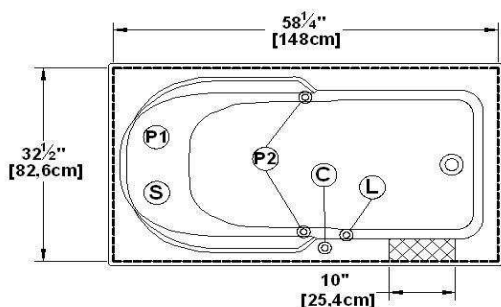

Laguna 34

Product code : **LA34**

Draft revision : **20121011153627**

External dimensions : **60" x 34" x 20" [152,4 cm x 86,4 cm x 50,8 cm]**

Serie : **deck mount**

Seats : **1**

2012 catalog page : **36**

Low-profile available : **no**

Arm rests : **yes**

Low-profile available : **no**

Draft and specs

Specifications	
Capacity :	38 IMP Gal. / 49,6 US Gal. / 172,8 liters
AeroMassage™ :	34 Easy Clean™ air jets
Super AeroMassage™ :	AeroMassage™ + 12 Easy Clean™ air jets
Dynamic Turbo™ :	4 Confort Pulse jets / 4 Confort Swirl jets
Confort Air™ :	34 Easy Clean™ air jets
Characteristics :	Textured floor

Remarks	
*all measures have a precision of ± 1/4" (0,63cm)	
*internal dimensions taken at 4" (10cm) from bath bottom	
*capacity is measured by filling the soaker to 1-1/2" under the overflow	
*textured skirt available on all freestand products	
*shelf height is 3/4" on all "low-profile" models	

WARNING : If the bath is ordered in 6 pack, its height will be about 1-1/2" (1 inch and a half) lower and will not have adjustable legs.

Options and installation

*accessories and decorative lines positions are approximative