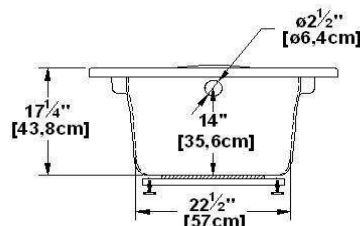

Laguna 34

Product code : **LA34**

Draft revision : **20121011153627**

External dimensions : **60" x 34" x 20" [152,4 cm x 86,4 cm x 50,8 cm]**

Serie : **deck mount**

Seats : **1**

2012 catalog page : **36**

Low-profile available : **no**

Arm rests : **yes**

Low-profile available : **no**

Draft and specs

Specifications	
Capacity :	38 IMP Gal. / 49,6 US Gal. / 172,8 liters
AeroMassage™ :	34 Easy Clean™ air jets
Super AeroMassage™ :	AeroMassage™ + 12 Easy Clean™ air jets
Dynamic Turbo™ :	4 Confort Pulse jets / 4 Confort Swirl jets
Confort Air™ :	34 Easy Clean™ air jets
Characteristics :	Textured floor

Remarks	
*all measures have a precision of ± 1/4" (0,63cm)	
*internal dimensions taken at 4" (10cm) from bath bottom	
*capacity is measured by filling the soaker to 1-1/2" under the overflow	
*textured skirt available on all freestand products	
*shelf height is 3/4" on all "low-profile" models	

WARNING : If the bath is ordered in 6 pack, its height will be about 1-1/2" (1 inch and a half) lower and will not have adjustable legs.

Options and installation

*accessories and decorative lines positions are approximative