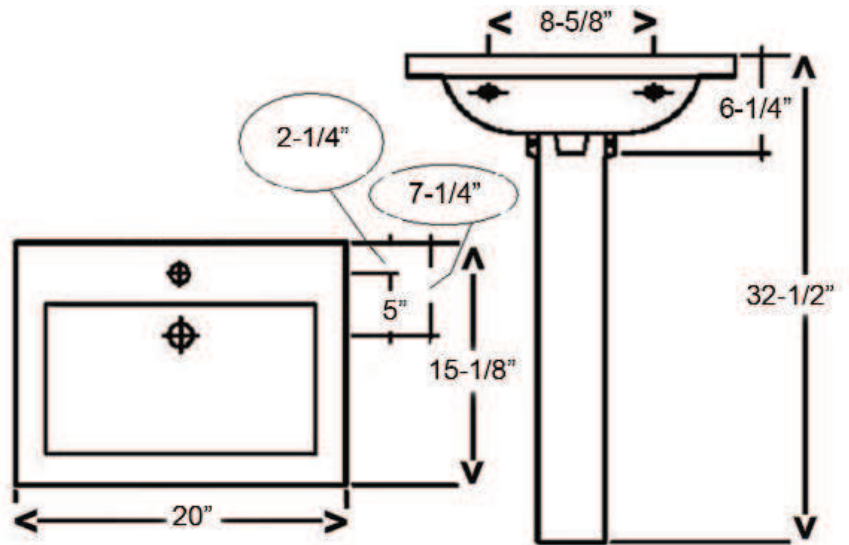

# MISTRAL 510 PEDESTAL LAVATORY

Cat. No.  
3-26X

W: 20"  
D: 15 1/8"  
H: 32 1/2"  
Flange: 1 5/8"

## Features:

- ▶ Made of Vitreous China
- ▶ Available for Single Hole or 4" CC
- ▶ Can be Installed Using Toggle or Molly Bolts (not- included)

\*For ease of installation order one of the following:

Hangers (pair) \$4.75  
Bracket (one) \$11.50

## Colors:

WH White

Meets or exceeds the following specifications: ASME A112.19.2 2008 and CSA B45.1-08 for ceramic plumbing fixtures.

## Interior Dimensions:

Basin Interior: 16" x 9"  
Basin Depth: 4"  
Mount bolts height: 30 1/8"  
Mount holes cc: 8 5/8"  
Faucet and spout holes: 1 3/8" (1 hole)  
1 1/8" (4")

Dimensions of fixture are nominal and may vary within the range of tolerances established by ASME Standard A112.19.2-2008. Dimensions and specifications subject to change without notice.