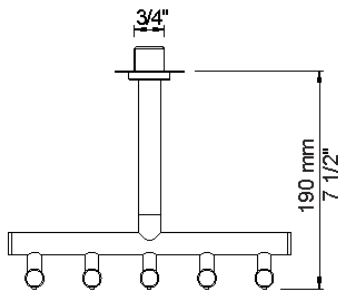

Date:

Client:

Project:

VOLA product: 050A

050A

Head shower, ceiling mounted.
60 mm cover flange included.

Flow

	Psi:	14,5	29,0	43,5	58,0	72,5
050A	(gal/min)	3,5	5,0	6,1	7,0	7,8