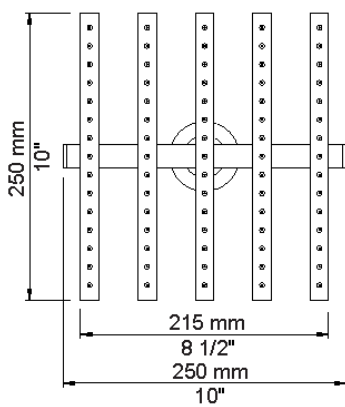

Date:

Client:

Project:

VOLA product: 050A

050A

Head shower, ceiling mounted.
60 mm cover flange included.

Flow

	Psi:	14,5	29,0	43,5	58,0	72,5
050A	(gal/min)	3,5	5,0	6,1	7,0	7,8