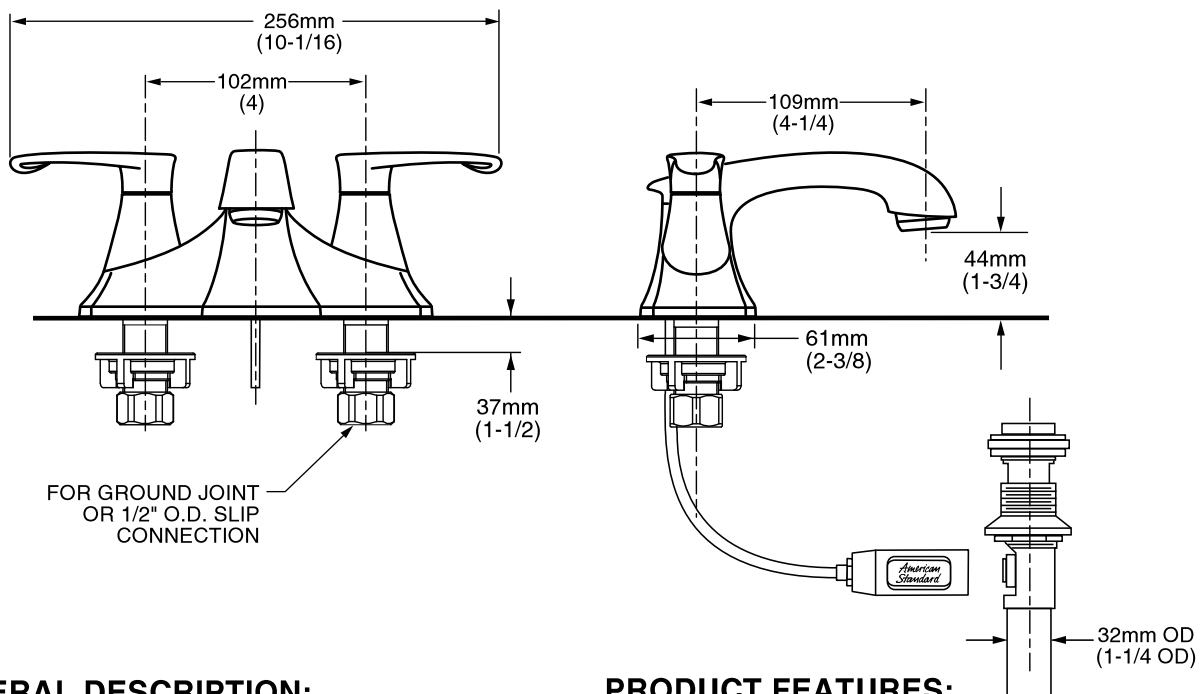

**MODEL NUMBER:**

- **7005.201 Centerset Lavatory**  
Metal Speed Connect® Pop-up drain.  
Metal Lever handles.

**GENERAL DESCRIPTION:**

Centerset lavatory faucet on 4" centers. 1/4 turn washerless ceramic disc valve cartridges. Durable cast brass waterways with one-half inch male inlet shanks. Metal body with metal color-matched underbody. Metal lever handles. 20 inch (500mm) long flexible stainless steel drain cable is pre-assembled to faucet body. Metal Speed Connect® drain body with 1-1/4 inch (32mm) tail piece. 1.5 gpm/5.7L/min. maximum flow rate..

**PRODUCT FEATURES:**

- Ceramic Disc Valve Cartridges:** Assures a lifetime of drip-free performance.
- Cast Brass Waterway with "City Shanks":** Strong and durable.
- Low Lead:** Meets NSF Standard 61/Section 9 & Prop 65 lead requirements.
- Exclusive Speed Connect Metal Drain:**
  - Fewer Parts - installs in less time.
  - No adjustments required - seals the first time, every time.
  - Flexible stainless steel cable - installs effortlessly in tight spaces.
- Choice of Finishes:** Available in Polished Chrome, Satin Nickel (PVD) or Blackened Bronze (PVD).

**SUGGESTED SPECIFICATION:**

Two-handle 4" centerset lavatory faucet shall feature a cast brass waterway. Shall also feature 1/4 turn washerless ceramic disc valve cartridges. Shall also feature a metal drain body with stainless steel cable actuation. Fitting shall be American Standard Model # 7005.201.\_\_\_\_\_.