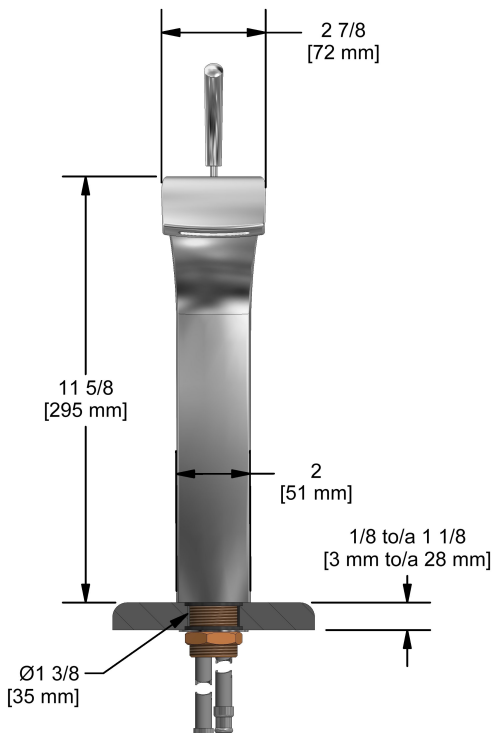

Single hole lavatory faucet
ML01XX

Specifications

Descriptions

- Ceramic cartridge
- 3/8" speedway compression
- No drain

Available colors

- C : Chrome

Available flows

- 5.7 L/min, 1.5 gpm (US) 60psi
- 3.7 L/min, 1 gpm (US) 60psi (**ML01XX-10**)

Cartridges

- 401-111

Certifications

- CSA B125.1
- ASME A112.18.1
- CMR248 Approval
- CSA B125.2

Sizes, models and finishes may differ from thoses presented.

Warranty

The Riobel inc. product carries a limited LIFETIME warranty on the finish Chrome, Gold (PVD), Brushed nickel (PVD), Night brushed (PVD), Polished nickel (PVD) and all working parts and is guaranteed from the initial date of purchase against all manufacturing defects. Other finished 1 year.