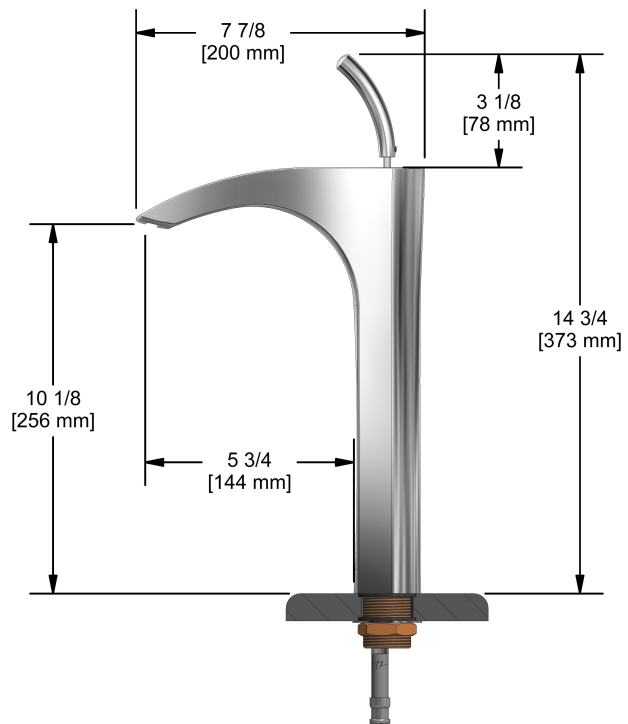

Single hole lavatory faucet
ML01XX

Specifications

Descriptions

- Ceramic cartridge
- 3/8" speedway compression
- No drain

Available colors

- C : Chrome

Available flows

- 5.7 L/min, 1.5 gpm (US) 60psi
- 3.7 L/min, 1 gpm (US) 60psi (**ML01XX-10**)

Cartridges

- 401-111

Certifications

- CSA B125.1
- ASME A112.18.1
- CMR248 Approval
- CSA B125.2

Sizes, models and finishes may differ from thoses presented.

Warranty

The Riobel inc. product carries a limited LIFETIME warranty on the finish Chrome, Gold (PVD), Brushed nickel (PVD), Night brushed (PVD), Polished nickel (PVD) and all working parts and is guaranteed from the initial date of purchase against all manufacturing defects. Other finished 1 year.