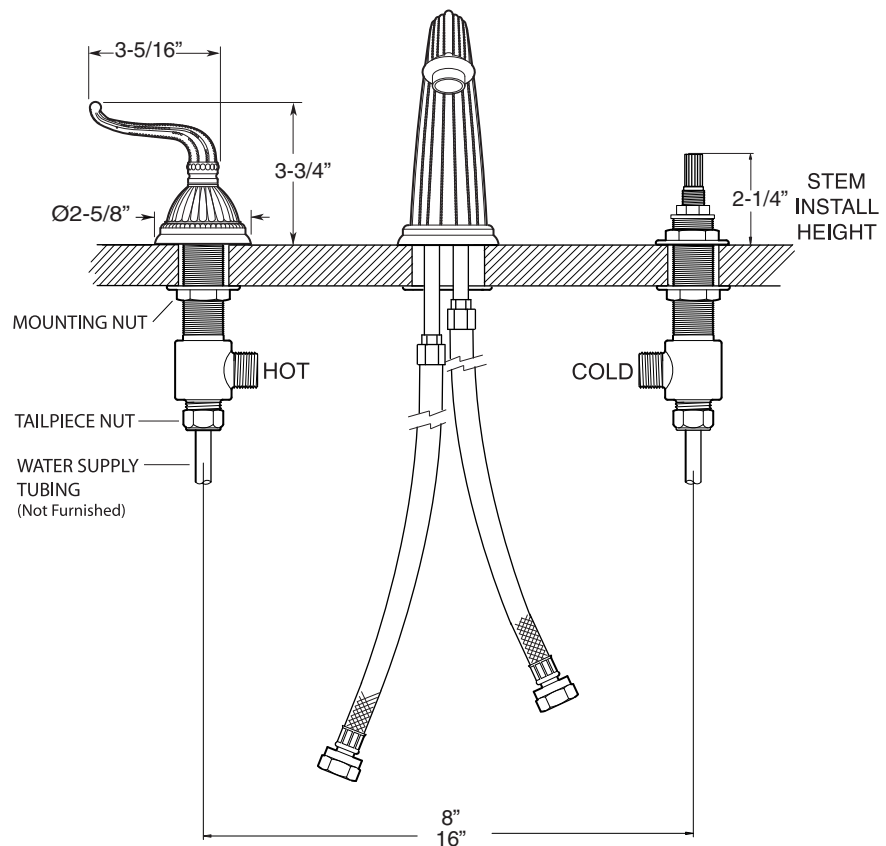

**SPECIFICATIONS**  
**Series 3200**

1.320208

Jefferson Elite II

Widespread Lavatory Set

**FEATURES:**

- All brass construction. Flexible hoses designed to be installed on 8" to 16" centers. Includes pop-up style drain assembly.
- Chased lever style handles with setscrew attachment.
- 1/4-turn ceramic disc valve cartridge.
- Available in all finishes. Warranty varies according to finish selection.
- Standard aerator is limited to 1.5 gpm.
- Certified to meet and exceed the following codes and standards:  
ASME A112.18.1-2005/CSAB 125.1-2005

**NOTE:** Spout and valves install through 1-1/4" diameter holes

Note: Measurements are subject to change or cancellation. No responsibility is assumed for use of superseded or voided pages.

# Parts List Series 3200

## Jefferson Elite II Widespread Lavatory Set