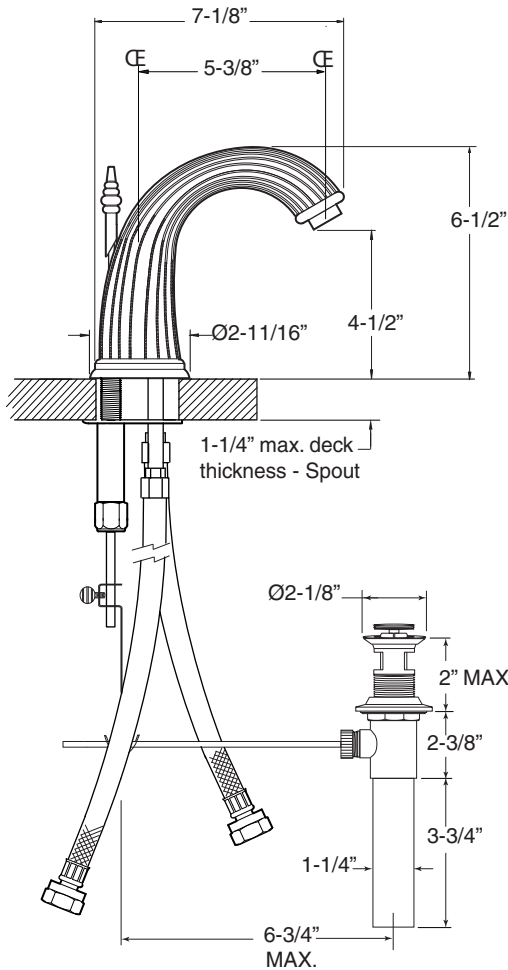

**SPECIFICATIONS**  
**Series 3200**

1.320208

Jefferson Elite II

Widespread Lavatory Set

**FEATURES:**

- All brass construction. Flexible hoses designed to be installed on 8" to 16" centers. Includes pop-up style drain assembly.
- Chased lever style handles with setscrew attachment.
- 1/4-turn ceramic disc valve cartridge.
- Available in all finishes. Warranty varies according to finish selection.
- Standard aerator is limited to 1.5 gpm.
- Certified to meet and exceed the following codes and standards:  
ASME A112.18.1-2005/CSAB 125.1-2005

**NOTE:** Spout and valves install through 1-1/4" diameter holes

Note: Measurements are subject to change or cancellation. No responsibility is assumed for use of superseded or voided pages.

# Parts List Series 3200