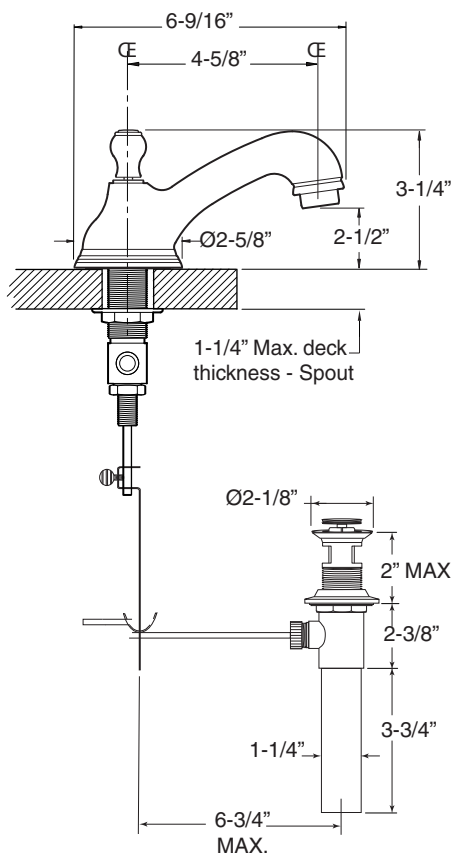

FEATURES:

- All brass construction. Flexible hoses designed to be installed on 8" to 16" centers. Includes pop-up style drain assembly.
- Porcelain lever style handles and escutcheon with setscrew attachment.
- 1/4-turn ceramic disc valve cartridge.
- Available in all finishes. Warranty varies according to finish selection.
- Standard aerator is limited to 1.5 gpm.
- Certified to meet and exceed the following codes and standards:
ASME A112.18.1-2005/CSAB 125.1-2005

1.404308
New Hampton
Widespread Lavatory Set

NOTE: Spout and valves install through 1-1/4" diameter holes

Note: Measurements are subject to change or cancellation. No responsibility is assumed for use of superseded or voided pages.

Series 400

New Hampton
Porcelain Lever & Escutcheon
Widespread Lavatory Set