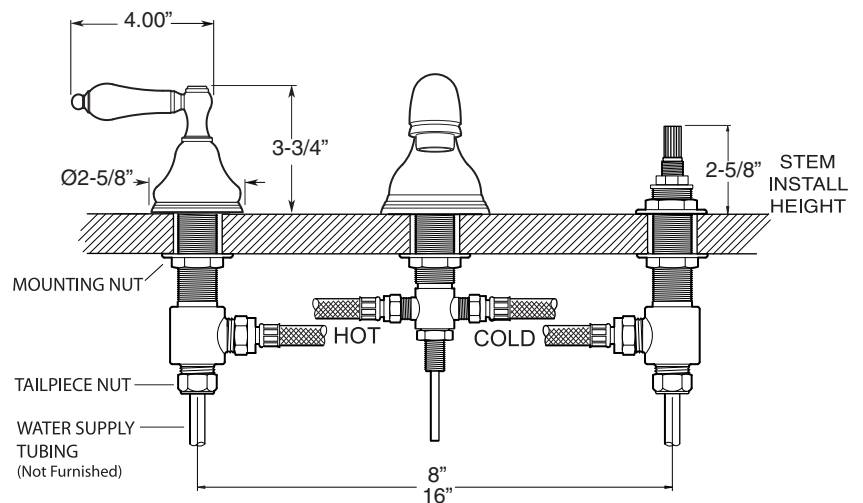

FEATURES:

- All brass construction. Flexible hoses designed to be installed on 8" to 16" centers. Includes pop-up style drain assembly.
- Porcelain lever style handles and escutcheon with setscrew attachment.
- 1/4-turn ceramic disc valve cartridge.
- Available in all finishes. Warranty varies according to finish selection.
- Standard aerator is limited to 1.5 gpm.
- Certified to meet and exceed the following codes and standards:
ASME A112.18.1-2005/CSAB 125.1-2005

1.404308
New Hampton
Widespread Lavatory Set

NOTE: Spout and valves install through 1-1/4" diameter holes

Note: Measurements are subject to change or cancellation. No responsibility is assumed for use of superseded or voided pages.

Series 400

New Hampton
Porcelain Lever & Escutcheon
Widespread Lavatory Set