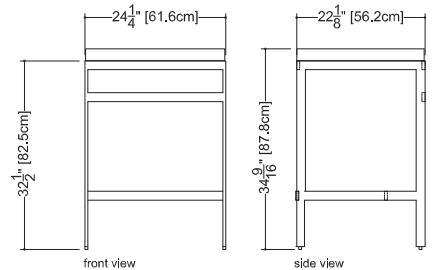

# Furniture

CONSOLE TABLE C 24M – mirror finish C 24B – brushed finish C 24BLK – blackened mirror  
 dimensions depth x length x height 56 x 61.6 x 82.5 mm

Stainless steel  
 grade 304  
 gauge 16

finish  
 mirror  
 brushed  
 blackened mirror

laminated glass  
 (3 mm non tempered Starphire  
 3 mm polished sides

- console is made of stainless steel
- adjustable legs
- to combined with 6 inch 15.2 cm integrated countertop E or E collection
- combination weight 53 lb (24 kg)
- overflow  
 without overflow S S  
 built in overflow S S  
 polished chrome or brushed nickel
- faucet hole  
 mono or no hole
- option  
 decorative round style bottle trap  
 polished chrome or brushed nickel

WETSTYLE cannot be held responsible for any technical errors and reserves the right to make revisions without notice.

Approximate measurement.  
 The manufacturer accepts 6.35mm variance.

R01/12

www.WETSTYLE.CA - Montreal - Canada  
 Tel. 450.536.9000 - 1 888.536.9001 - Fax. 450.536.0202