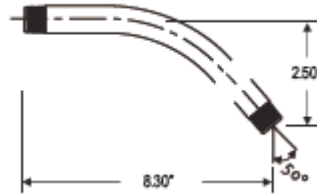

Codes and Standards

ALTMANS RESERVES THE RIGHT TO
MODIFY AND CHANGE SPECIFICATIONS
AT ANY TIME. PLEASE VERIFY DIMEN-
SIONS PRIOR TO INSTALLATION

Color/Finishes

- Polished Chrome, PVD Satin Nickel
- Refer to pricelist for other finishes.