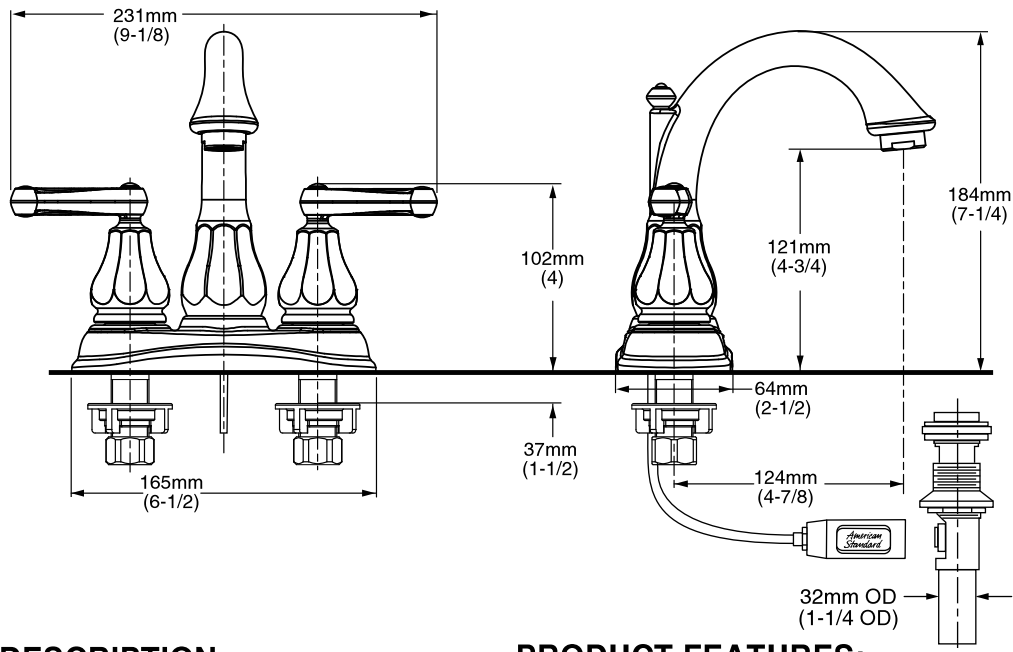

**MODEL NUMBER:**

- ☐ **6028.201 Dazzle 2 Handle Centerset**  
Metal Speed Connect® Pop-up drain.  
Metal Lever handles.

**GENERAL DESCRIPTION:**

Durable cast brass spout and waterway with one-half inch male inlet shanks. 1/4 turn washerless ceramic disc valve cartridges. 20 inch (500mm) long flexible stainless steel drain cable is pre-assembled to faucet body. Metal Speed Connect® drain body with 1-1/4 inch (32mm) tail piece. 1.5 gpm/5.7L/min. maximum flow rate.

**Low Lead:** Meets NSF Standard 61/Section 9 & Prop 65 lead requirements.

**Exclusive Speed Connect Metal Drain:**

- Fewer Parts - installs in less time.
- No adjustments required - seals the first time, every time.
- Flexible stainless steel cable - installs effortlessly in tight spaces.

**SUGGESTED SPECIFICATION:**

4" centerset lavatory faucet shall feature a cast brass spout and waterway with 1/2" male inlet shanks. Shall also feature 1/4 turn washerless ceramic disc valve cartridges. Shall also feature a metal drain body with stainless steel cable actuation. Fitting shall be American Standard Model # 6028.201.\_\_\_\_.