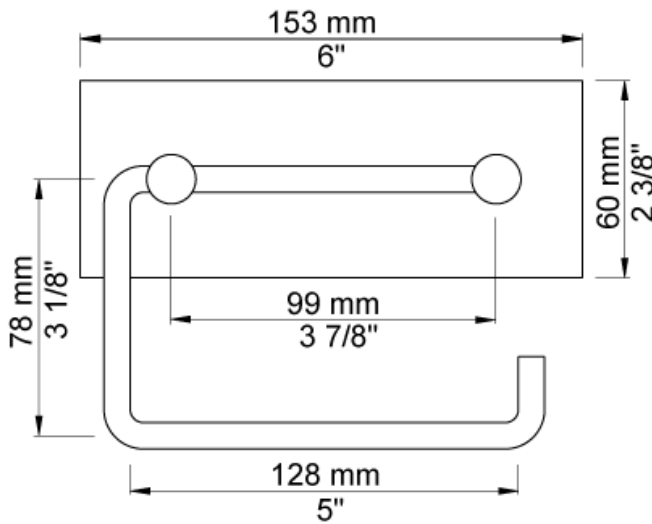

Date:

Client:

Project:

VOLA product: T12

**T12**

Toilet roll holder.

**Available in colours**

- Color 02, Grey
- Color 04, Light blue
- Color 05, Orange
- Color 06, Light green
- Color 08, Yellow
- Color 09, Dark grey
- Color 12, Mocca
- Color 14, Bright red
- Color 15, Dark blue
- Color 16, Polished chrome
- Color 17, Gloss black
- Color 18, White
- Color 19, Natural brass
- Color 20, Brushed chrome
- Color 21, Carmine red
- Color 25, Pink
- Color 27, Matt black
- Color 40, Brushed stainless steel