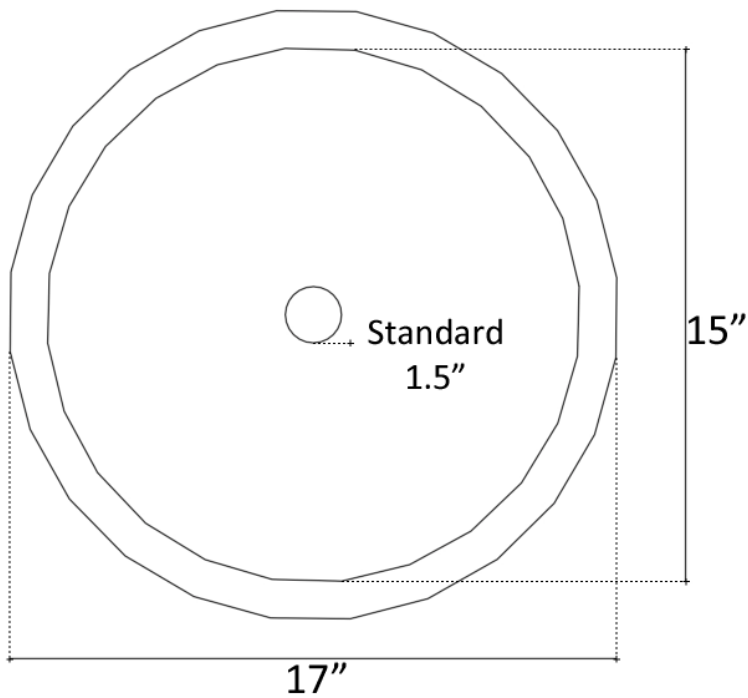

Description:

- Mosaic Interior
- Vessel Mount
- Drain Flange grouted into place, tail piece and additional parts are shipped with sink

Available Finishes:

- B** Porcelain w/ Bronze Glaze

Specify When Ordering:

- Pattern	
A	Single Color
AR	Single Color Random
B	Polka Dot
C	Star
D	Swirl
E	Windows
F	Confetti
FR	Random Confetti
G	Stripes

- Tile Color (by #)	
Numbers are grouped by height. Only choose tiles with same height	
1-12	Venetian Glass (call for pricing on 11-12)
13-17	Tumbled Stone
18-20	Mother of Pearl

- Drain Model # & Finish	
- Standard Drain Included	
D004	Grid Strainer
D005	Lift & Turn
Optional at Standard Price	
D101-D604	Decorative Drains

DIMENSIONS WILL VARY. DO NOT use this sheet as a guide for countertop cuts.