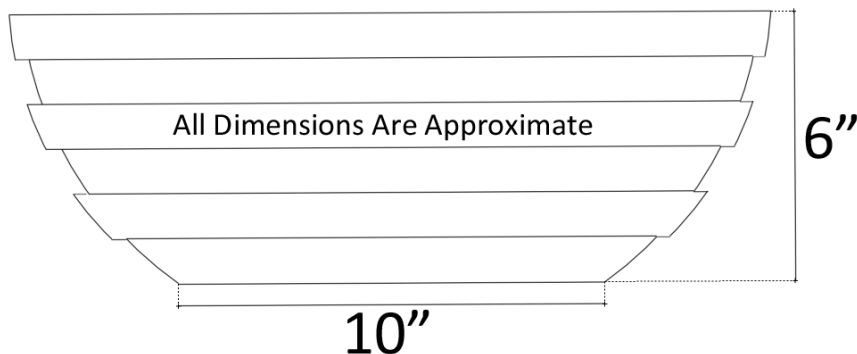

DIMENSIONS WILL VARY. DO NOT use this sheet as a guide for countertop cuts.