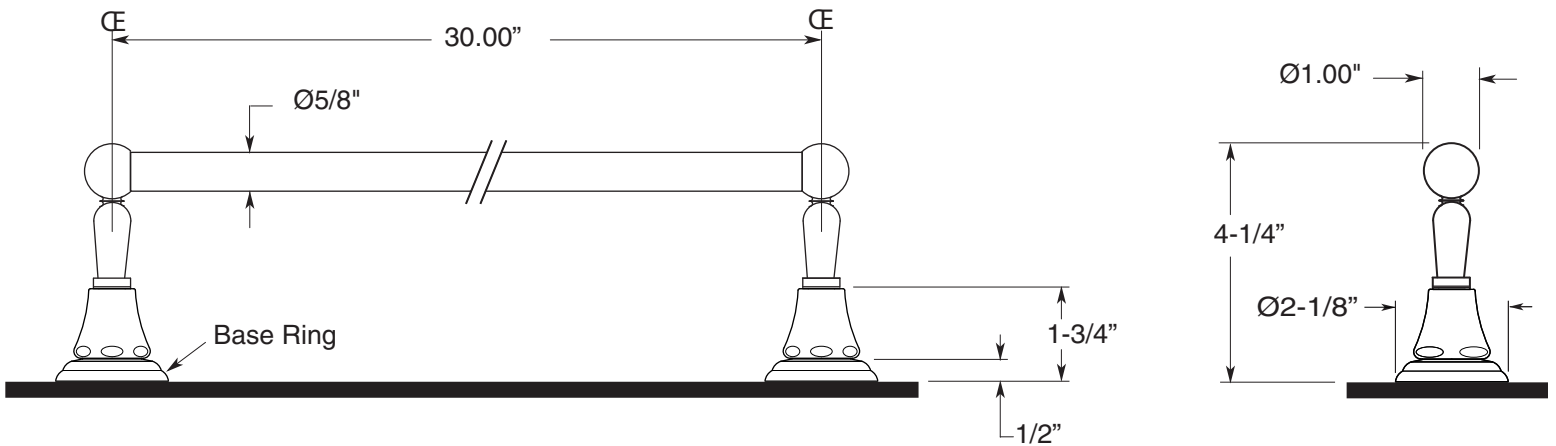

FEATURES:

- All brass construction.
- Available in all Sigma finishes. Warranty varies according to finish selection.
- Mounting brackets and screws are supplied.

Series 35
30" Towel Bar
1.35TB30

Note: Measurements are subject to change or cancellation. No responsibility is assumed for use of superseded or voided pages.