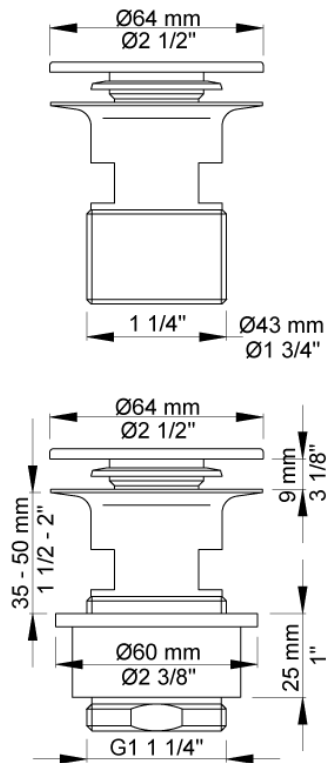

Date:

Client:

Project:

VOLA product: A62

A62

1 1/4" open / closed finger touch waste.

Available in colours

- Color 02, Grey
- Color 04, Light blue
- Color 05, Orange
- Color 06, Light green
- Color 08, Yellow
- Color 09, Dark grey
- Color 12, Mocca
- Color 14, Bright red
- Color 15, Dark blue
- Color 16, Polished chrome
- Color 17, Gloss black
- Color 18, White
- Color 19, Natural brass
- Color 20, Brushed chrome
- Color 21, Carmine red
- Color 25, Pink
- Color 27, Matt black
- Color 40, Brushed stainless steel